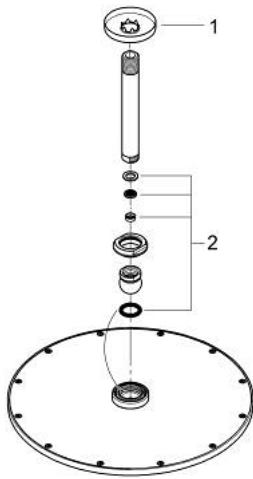

26 067 000 RAINSHOWER COSMOPOLITAN 310 HEAD SHOWER SET CEILING 142 MM, 1 SPRAY

PRODUCT DESCRIPTION

- Colour: chrome
- consisting of:
 - head shower Rainshower Cosmopolitan 310 (27 478)
 - material: metal
 - spray pattern: Rain
 - maximum flow rate (at 3 bar): 8 l/min
 - Rainshower shower arm ceiling 142 mm (28 724)
- GROHE EcoJoy - Less water, perfect flow
- GROHE DreamSpray - perfect spray pattern
- GROHE LongLife finish
- GROHE SpeedClean - effortless limescale removal
- suitable for instantaneous heater
- min. recommended pressure 1.0 bar

26 067 000 **RAINSHOWER COSMOPOLITAN 310 HEAD SHOWER SET CEILING 142 MM, 1
SPRAY**

SPARE PARTS, 11月 2012 – now

1: Escutcheon (Spare part-nr. 11741000)

2: Spare part set (Spare part-nr. 45933000)