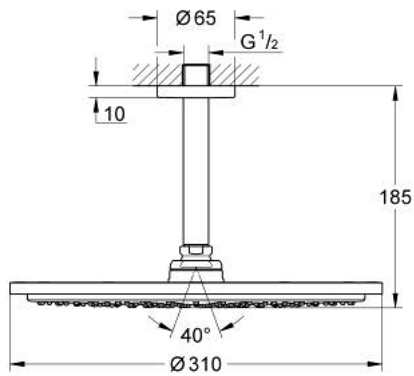

26 067 000 RAINSHOWER COSMOPOLITAN 310 HEAD SHOWER SET CEILING 142 MM, 1 SPRAY

PRODUCT DESCRIPTION

- Colour: chrome
- consisting of:
 - head shower Rainshower Cosmopolitan 310 (27 478)
 - material: metal
 - spray pattern: Rain
 - maximum flow rate (at 3 bar): 8 l/min
 - Rainshower shower arm ceiling 142 mm (28 724)
- GROHE EcoJoy - Less water, perfect flow
- GROHE DreamSpray - perfect spray pattern
- GROHE LongLife finish
- GROHE SpeedClean - effortless limescale removal
- suitable for instantaneous heater
- min. recommended pressure 1.0 bar

26 067 000 **RAINSHOWER COSMOPOLITAN 310 HEAD SHOWER SET CEILING 142 MM, 1
SPRAY**

SPARE PARTS, 11月 2012 – now

1: Escutcheon (Spare part-nr. 11741000)

2: Spare part set (Spare part-nr. 45933000)