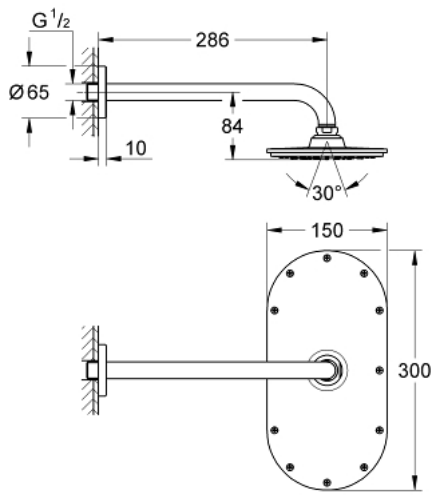

26 068 000 RAINSHOWER VERIS 300 HEAD SHOWER SET 286 MM, 1 SPRAY

PRODUCT DESCRIPTION

- Colour: chrome
- consists of:
 - head shower Rainshower Veris (27 471 000)
 - material: metal
 -
 - shower arm Rainshower 286 mm (28 576)
 - GROHE EcoJoy 9,5 l/min flow limiter
 - GROHE DreamSpray - perfect spray pattern
 - GROHE LongLife finish
 - GROHE SpeedClean - effortless limescale removal
 - suitable for instantaneous heater
 - minimum pressure 1,0 bar

26 068 000 **RAINSHOWER VERIS 300 HEAD SHOWER SET 286 MM, 1 SPRAY**

SPARE PARTS, November 2012 – now

1: Escutcheon (Spare part-nr. 11741000)

2: Inlet valve assembly (Spare part-nr. 45933000)