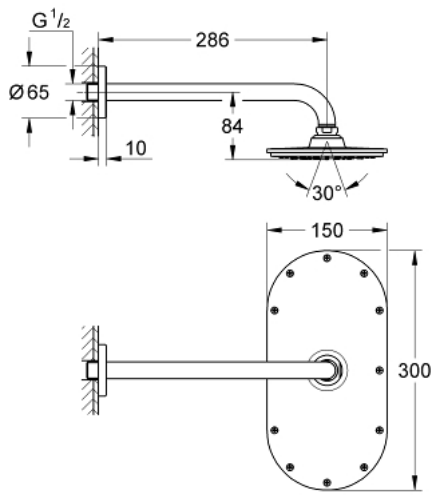

26 068 000 RAINSHOWER VERIS 300 HEAD SHOWER SET 286 MM, 1 SPRAY

PRODUCT DESCRIPTION

- Colour: chrome
- consists of:
 - head shower Rainshower Veris (27 471 000)
 - material: metal
 - shower arm Rainshower 286 mm (28 576)
- 9.5 l/min flow limiter
- GROHE DreamSpray - perfect spray pattern
- GROHE LongLife finish
- GROHE SpeedClean - effortless limescale removal
- suitable for instantaneous heater
- minimum pressure 1,0 bar

26 068 000 **RAINSHOWER VERIS 300 HEAD SHOWER SET 286 MM, 1 SPRAY**

SPARE PARTS, November 2012 – now

1: Escutcheon (Spare part-nr. 11741000)

2: Inlet valve assembly (Spare part-nr. 45933000)