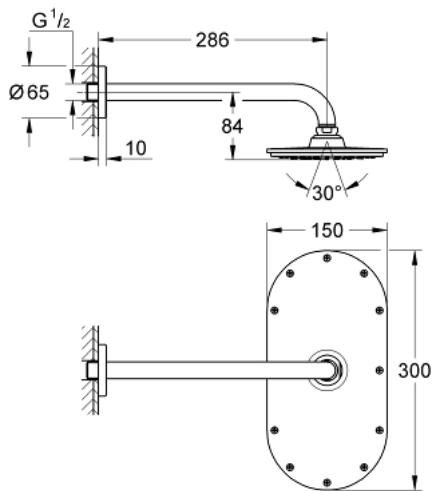

26 068 000 RAINSHOWER VERIS 300 HEAD SHOWER SET 286 MM, 1 SPRAY

PRODUCT DESCRIPTION

- Colour: chrome
- consisting of:
 - head shower Rainshower Veris (27 471 000)
 - material: metal
 - shower arm Rainshower 286 mm (28 576)
 - 9.5 l/min flow limiter
 - GROHE DreamSpray - perfect spray pattern
 - GROHE LongLife finish
 - GROHE SpeedClean - effortless limescale removal
- suitable for instantaneous heater
- min. recommended pressure 1.0 bar

26 068 000 **RAINSHOWER VERIS 300 HEAD SHOWER SET 286 MM, 1 SPRAY**

SPARE PARTS, 11月 2012 – now

1: Escutcheon (Spare part-nr. 11741000)

2: Spare part set (Spare part-nr. 45933000)