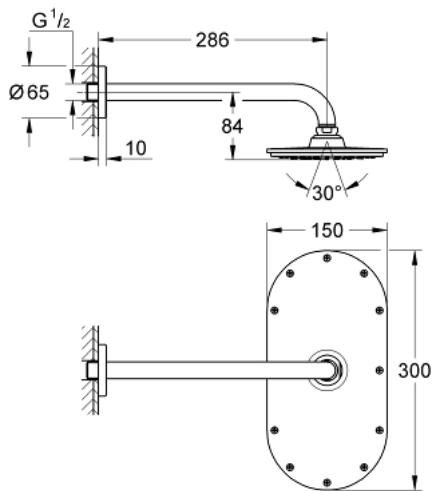

26 068 000 RAINSHOWER VERIS 300 HEAD SHOWER SET 286 MM, 1 SPRAY

PRODUCT DESCRIPTION

- Colour: chrome
- consisting of:
 - head shower Rainshower Veris (27 471 000)
 - material: metal
 - shower arm Rainshower 286 mm (28 576)
 - GROHE EcoJoy 9.5 l/min flow limiter
 - GROHE DreamSpray - perfect spray pattern
 - GROHE LongLife finish
 - GROHE SpeedClean - effortless limescale removal
- suitable for instantaneous heater
- min. recommended pressure 1.0 bar

26 068 000 RAINSHOWER VERIS 300 HEAD SHOWER SET 286 MM, 1 SPRAY

SPARE PARTS, 11月 2012 – now

1: Escutcheon (Spare part-nr. 11741000)

2: Spare part set (Spare part-nr. 45933000)