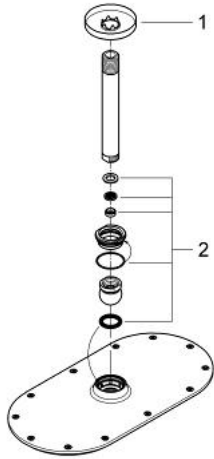

26 069 000 **RAINSHOWER VERIS 300 HEAD SHOWER SET CEILING 142 MM, 1 SPRAY**

PRODUCT DESCRIPTION

- Colour: chrome
- consists of:
 - head shower Rainshower Veris (27 471 000)
 - material: metal
 -
 - Rainshower shower arm ceiling 142 mm (28 724)
 - GROHE EcoJoy 9,5 l/min flow limiter
 - GROHE DreamSpray - perfect spray pattern
 - GROHE LongLife finish
 - GROHE SpeedClean - effortless limescale removal
 - suitable for instantaneous heater
 - minimum pressure 1,0 bar

26 069 000 **RAINSHOWER VERIS 300 HEAD SHOWER SET CEILING 142 MM, 1 SPRAY**

SPARE PARTS, November 2012 – now

1: Escutcheon (Spare part-nr. 11741000)

2: Inlet valve assembly (Spare part-nr. 45933000)