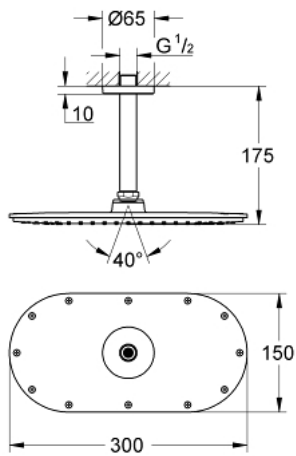

26 069 000 **RAINSHOWER VERIS 300 HEAD SHOWER SET CEILING 142 MM, 1 SPRAY**

PRODUCT DESCRIPTION

- Colour: chrome
- consists of:
 - head shower Rainshower Veris (27 471 000)
 - material: metal
 -
 - Rainshower shower arm ceiling 142 mm (28 724)
 - GROHE EcoJoy 9,5 l/min flow limiter
 - GROHE DreamSpray - perfect spray pattern
 - GROHE LongLife finish
 - GROHE SpeedClean - effortless limescale removal
 - suitable for instantaneous heater
 - minimum pressure 1,0 bar

26 069 000 **RAINSHOWER VERIS 300 HEAD SHOWER SET CEILING 142 MM, 1 SPRAY**

SPARE PARTS, November 2012 – now

1: Escutcheon (Spare part-nr. 11741000)

2: Inlet valve assembly (Spare part-nr. 45933000)