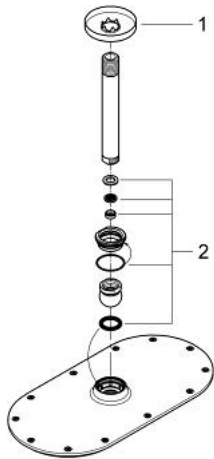

## 26 069 000 RAINSHOWER VERIS 300 HEAD SHOWER SET CEILING 142 MM, 1 SPRAY

### PRODUCT DESCRIPTION

- Colour: chrome
- consists of:
  - head shower Rainshower Veris (27 471 000)
  - material: metal
  - 
  - Rainshower shower arm ceiling 142 mm (28 724)
  - 9.5 l/min flow limiter
  - GROHE DreamSpray - perfect spray pattern
  - GROHE LongLife finish
  - GROHE SpeedClean - effortless limescale removal
  - suitable for instantaneous heater
  - minimum pressure 1,0 bar

26 069 000 **RAINSHOWER VERIS 300 HEAD SHOWER SET CEILING 142 MM, 1 SPRAY**

**SPARE PARTS**, November 2012 – now

1: Escutcheon (Spare part-nr. 11741000)

2: Inlet valve assembly (Spare part-nr. 45933000)