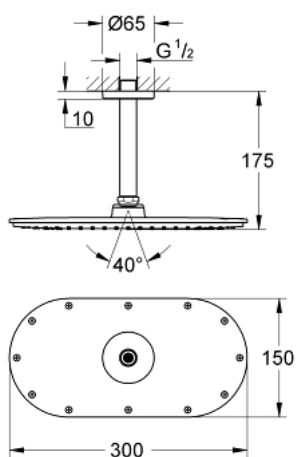

## 26 069 000 RAINSHOWER VERIS 300 HEAD SHOWER SET CEILING 142 MM, 1 SPRAY

### PRODUCT DESCRIPTION

- Colour: chrome
- consists of:
  - head shower Rainshower Veris (27 471 000)
  - material: metal
  - 
  - Rainshower shower arm ceiling 142 mm (28 724)
  - 9.5 l/min flow limiter
  - GROHE DreamSpray - perfect spray pattern
  - GROHE LongLife finish
  - GROHE SpeedClean - effortless limescale removal
  - suitable for instantaneous heater
  - minimum pressure 1,0 bar

26 069 000 **RAINSHOWER VERIS 300 HEAD SHOWER SET CEILING 142 MM, 1 SPRAY**

**SPARE PARTS**, November 2012 – now

1: Escutcheon (Spare part-nr. 11741000)

2: Inlet valve assembly (Spare part-nr. 45933000)