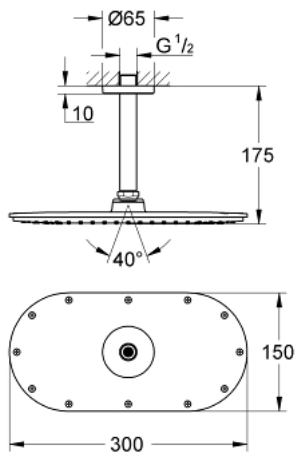

26 069 000 RAINSHOWER VERIS 300 HEAD SHOWER SET CEILING 142 MM, 1 SPRAY

PRODUCT DESCRIPTION

- Colour: chrome
- consisting of:
 - head shower Rainshower Veris (27 471 000)
 - material: metal
 -
 - Rainshower shower arm ceiling 142 mm (28 724)
 - GROHE EcoJoy 9.5 l/min flow limiter
 - GROHE DreamSpray - perfect spray pattern
 - GROHE LongLife finish
 - GROHE SpeedClean - effortless limescale removal
- suitable for instantaneous heater
- min. recommended pressure 1.0 bar