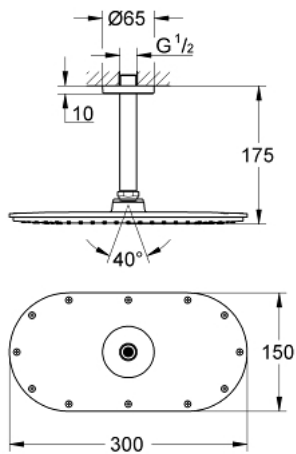

26 069 000 RAINSHOWER VERIS 300 HEAD SHOWER SET CEILING 142 MM, 1 SPRAY

PRODUCT DESCRIPTION

- Colour: chrome
- consisting of:
 - head shower Rainshower Veris (27 471 000)
 - material: metal
 -
 - Rainshower shower arm ceiling 142 mm (28 724)
 - 9.5 l/min flow limiter
 - GROHE DreamSpray - perfect spray pattern
 - GROHE LongLife finish
 - GROHE SpeedClean - effortless limescale removal
- suitable for instantaneous heater
- min. recommended pressure 1.0 bar

26 069 000 **RAINSHOWER VERIS 300 HEAD SHOWER SET CEILING 142 MM, 1 SPRAY**

SPARE PARTS, 11月 2012 – now

1: Escutcheon (Spare part-nr. 11741000)

2: Spare part set (Spare part-nr. 45933000)