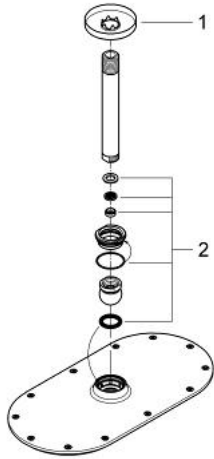

26 069 000 RAINSHOWER VERIS 300 HEAD SHOWER SET CEILING 142 MM, 1 SPRAY

PRODUCT DESCRIPTION

- Colour: chrome
- consisting of:
 - head shower Rainshower Veris (27 471 000)
 - material: metal
 -
 - Rainshower shower arm ceiling 142 mm (28 724)
 - 9.5 l/min flow limiter
 - GROHE DreamSpray - perfect spray pattern
 - GROHE LongLife finish
 - GROHE SpeedClean - effortless limescale removal
- suitable for instantaneous heater
- min. recommended pressure 1.0 bar

26 069 000 **RAINSHOWER VERIS 300 HEAD SHOWER SET CEILING 142 MM, 1 SPRAY**

SPARE PARTS, 11月 2012 – now

1: Escutcheon (Spare part-nr. 11741000)

2: Spare part set (Spare part-nr. 45933000)