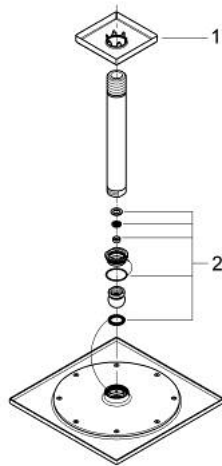

26 071 000 **RAINSHOWER F-SERIES 10" HEAD SHOWER SET CEILING 142 MM, 1 SPRAY**

PRODUCT DESCRIPTION

- Colour: chrome
- consists of:
 - head shower Rainshower F-Series 254 (27 285)
 - material: metal
 -
 - Rainshower shower arm ceiling 142 mm (27 485)
- 9.5 l/min flow limiter
- GROHE DreamSpray - perfect spray pattern
- GROHE LongLife finish
- GROHE SpeedClean - effortless limescale removal
- suitable for instantaneous heater
- minimum pressure 1,0 bar

26 071 000 **RAINSHOWER F-SERIES 10" HEAD SHOWER SET CEILING 142 MM, 1 SPRAY**

SPARE PARTS, November 2012 – now

1: Escutcheon (Spare part-nr. 48118000)

2: Inlet valve assembly (Spare part-nr. 45933000)