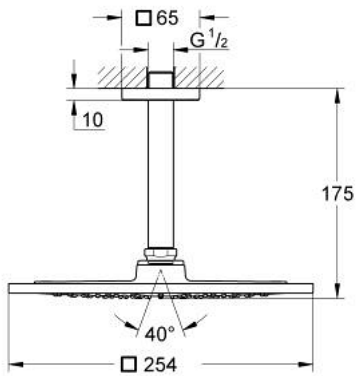

26 071 000 **RAINSHOWER F-SERIES 10" HEAD SHOWER SET CEILING 142 MM, 1 SPRAY**

PRODUCT DESCRIPTION

- Colour: chrome
- consists of:
 - head shower Rainshower F-Series 254 (27 285)
 - material: metal
 -
 - Rainshower shower arm ceiling 142 mm (27 485)
- 9.5 l/min flow limiter
- GROHE DreamSpray - perfect spray pattern
- GROHE LongLife finish
- GROHE SpeedClean - effortless limescale removal
- suitable for instantaneous heater
- minimum pressure 1,0 bar

26 071 000 **RAINSHOWER F-SERIES 10" HEAD SHOWER SET CEILING 142 MM, 1 SPRAY**

SPARE PARTS, November 2012 – now

1: Escutcheon (Spare part-nr. 48118000)

2: Inlet valve assembly (Spare part-nr. 45933000)