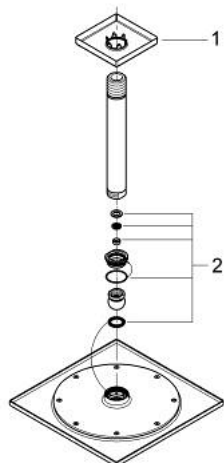

26 071 000 RAINSHOWER F-SERIES 10" HEAD SHOWER SET CEILING 142 MM, 1 SPRAY

PRODUCT DESCRIPTION

- Colour: chrome
- consisting of:
 - head shower Rainshower F-Series 254 (27 285)
 - material: metal
 -
 - Rainshower shower arm ceiling 142 mm (27 485)
 - 9.5 l/min flow limiter
 - GROHE DreamSpray - perfect spray pattern
 - GROHE LongLife finish
 - GROHE SpeedClean - effortless limescale removal
- suitable for instantaneous heater
- min. recommended pressure 1.0 bar

26 071 000 **RAINSHOWER F-SERIES 10" HEAD SHOWER SET CEILING 142 MM, 1 SPRAY**

SPARE PARTS, 11月 2012 – now

1: Escutcheon (Spare part-nr. 48118000)

2: Spare part set (Spare part-nr. 45933000)