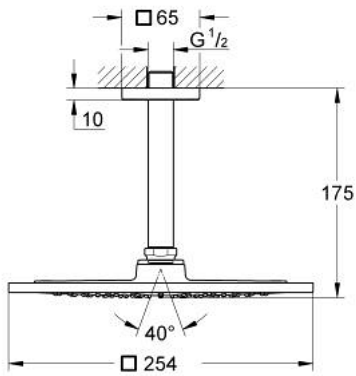

26 071 000 RAINSHOWER F-SERIES 10" HEAD SHOWER SET CEILING 142 MM, 1 SPRAY

PRODUCT DESCRIPTION

- Colour: chrome
- consisting of:
 - head shower Rainshower F-Series 254 (27 285)
 - material: metal
 -
 - Rainshower shower arm ceiling 142 mm (27 485)
 - 9.5 l/min flow limiter
 - GROHE DreamSpray - perfect spray pattern
 - GROHE LongLife finish
 - GROHE SpeedClean - effortless limescale removal
- suitable for instantaneous heater
- min. recommended pressure 1.0 bar

26 071 000 **RAINSHOWER F-SERIES 10" HEAD SHOWER SET CEILING 142 MM, 1 SPRAY**

SPARE PARTS, 11月 2012 – now

1: Escutcheon (Spare part-nr. 48118000)

2: Spare part set (Spare part-nr. 45933000)