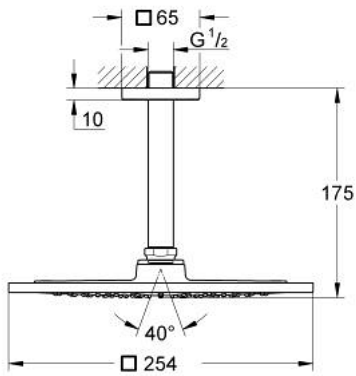

26 071 000 **RAINSHOWER F-SERIES 10" HEAD SHOWER SET CEILING 142 MM, 1 SPRAY**

PRODUCT DESCRIPTION

- Colour: chrome
- consisting of:
 - head shower Rainshower F-Series 254 (27 285)
 - material: metal
 -
 - Rainshower shower arm ceiling 142 mm (27 485)
 - GROHE EcoJoy 9.5 l/min flow limiter
 - GROHE DreamSpray - perfect spray pattern
 - GROHE LongLife finish
 - GROHE SpeedClean - effortless limescale removal
- suitable for instantaneous heater
- min. recommended pressure 1.0 bar

26 071 000 **RAINSHOWER F-SERIES 10" HEAD SHOWER SET CEILING 142 MM, 1 SPRAY**

SPARE PARTS, 11月 2012 – now

1: Escutcheon (Spare part-nr. 48118000)

2: Spare part set (Spare part-nr. 45933000)