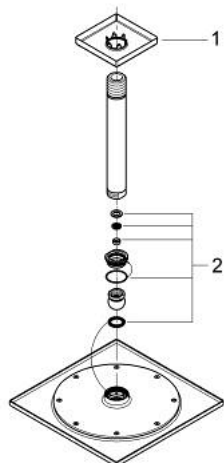

26 071 000 **RAINSHOWER F-SERIES 10" HEAD SHOWER SET CEILING 142 MM, 1 SPRAY**

PRODUCT DESCRIPTION

- Colour: chrome
- consisting of:
 - head shower Rainshower F-Series 254 (27 285)
 - material: metal
 -
 - Rainshower shower arm ceiling 142 mm (27 485)
 - GROHE EcoJoy 9.5 l/min flow limiter
 - GROHE DreamSpray - perfect spray pattern
 - GROHE LongLife finish
 - GROHE SpeedClean - effortless limescale removal
- suitable for instantaneous heater
- min. recommended pressure 1.0 bar

26 071 000 **RAINSHOWER F-SERIES 10" HEAD SHOWER SET CEILING 142 MM, 1 SPRAY**

SPARE PARTS, 11月 2012 – now

1: Escutcheon (Spare part-nr. 48118000)

2: Spare part set (Spare part-nr. 45933000)