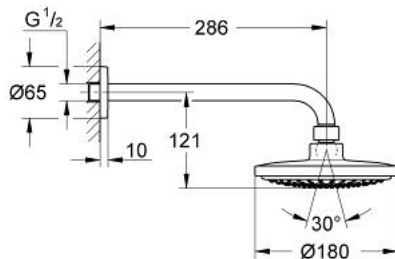

26 072 000 EUPHORIA COSMOPOLITAN 180 HEAD SHOWER SET 286 MM, 1 SPRAY

PRODUCT DESCRIPTION

- Colour: chrome
- consists of:
 - head shower Euphoria Cosmopolitan(27 429 000)
 - shower arm Rainshower 286 mm (28 576)
 - GROHE EcoJoy 9.5 l/min flow limiter
 - GROHE DreamSpray - perfect spray pattern
 - GROHE LongLife finish
 - GROHE SpeedClean - effortless limescale removal
- suitable for instantaneous heater
- minimum pressure 1,0 bar

26 072 000 **EUPHORIA COSMOPOLITAN 180 HEAD SHOWER SET 286 MM, 1 SPRAY**

SPARE PARTS, November 2012 – now

- 1: Escutcheon (Spare part-nr. 11741000)
- 2: Fibre seal dia. 12x2 mm (Spare part-nr. 0138900M)
- 3: Dirt strainer (Spare part-nr. 48007000)