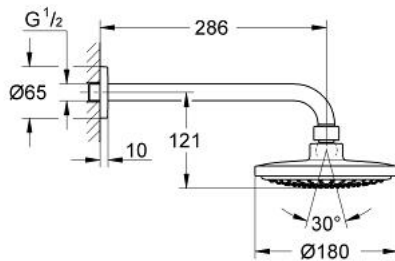

26 072 000 **EUPHORIA COSMOPOLITAN 180 HEAD SHOWER SET 286 MM, 1 SPRAY**

PRODUCT DESCRIPTION

- Colour: chrome
- consisting of:
 - head shower Euphoria Cosmopolitan (27 492 000)
 -
 - shower arm Rainshower 286 mm (28 576)
 - GROHE EcoJoy 9.5 l/min flow limiter
 - GROHE DreamSpray - perfect spray pattern
 - GROHE LongLife finish
 - GROHE SpeedClean - effortless limescale removal
 - suitable for instantaneous heater
 - min. recommended pressure 1.0 bar

26 072 000 **EUPHORIA COSMOPOLITAN 180 HEAD SHOWER SET 286 MM, 1 SPRAY**

SPARE PARTS, 11月 2012 – now

- 1: Escutcheon (Spare part-nr. 11741000)
- 2: Fibre seal \varnothing 18,5 x \varnothing 12 x 2 (Spare part-nr. 0138900M)
- 3: Dirt strainer (Spare part-nr. 48007000)