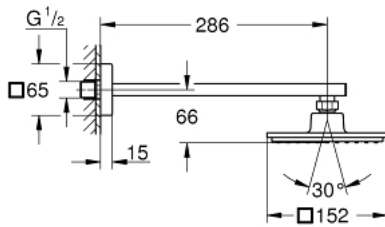

26 073 000 **EUPHORIA CUBE 150 HEAD SHOWER SET 286 MM, 1 SPRAY**

PRODUCT DESCRIPTION

- Colour: chrome
- consists of:
 - head shower Euphoria Cube 150 (27 705 000)
 - spray pattern: Rain
 - maximum flow rate (at 3 bar): 8 l/min
 - shower arm Rainshower 286 mm (27 709)
- GROHE EcoJoy - less water, perfect flow
- GROHE DreamSpray - perfect spray pattern
- GROHE LongLife finish
- GROHE SpeedClean - effortless limescale removal
- Inner WaterGuide - inner insulation for surface protection
- suitable for instantaneous heater
- minimum pressure 1,0 bar

26 073 000 **EUPHORIA CUBE 150 HEAD SHOWER SET 286 MM, 1 SPRAY**

SPARE PARTS, November 2012 – now

1: Fibre seal dia. 12x2 mm (Spare part-nr. 0138900M)

2: Dirt strainer (Spare part-nr. 0676800M)