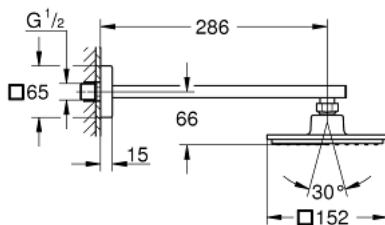

26 073 000 **EUPHORIA CUBE 150 HEAD SHOWER SET 286 MM, 1 SPRAY**

PRODUCT DESCRIPTION

- Colour: chrome
- consisting of:
 - head shower Euphoria Cube 150 (27 705)
 - spray pattern: Rain
 - maximum flow rate (at 3 bar): 8 l/min
 - shower arm Rainshower 286 mm (27 709)
 - GROHE EcoJoy - Less water, perfect flow
 - GROHE DreamSpray - perfect spray pattern
 - GROHE LongLife finish
 - GROHE SpeedClean - effortless limescale removal
 - Inner WaterGuide - inner insulation for surface protection
- suitable for instantaneous heater
- min. recommended pressure 1.0 bar

26 073 000 **EUPHORIA CUBE 150 HEAD SHOWER SET 286 MM, 1 SPRAY**

SPARE PARTS, 11月 2012 – now

1: Fibre seal Ø 18,5 x Ø 12 x 2 (Spare part-nr. 0138900M)

2: Dirt strainer (Spare part-nr. 0676800M)