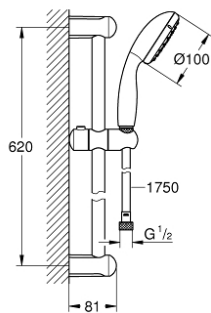

26 077 000 TEMPESTA 100 SHOWER RAIL SET 2 SPRAYS

PRODUCT DESCRIPTION

- Colour: chrome
- consists of:
 - hand shower (26 047)
 - shower rail, 600 mm (27 523)
 - Relaxaflex-hose 1750 mm 28 154
 - 7.6 l/min flow limiter
 - GROHE DreamSpray - perfect spray pattern
 - GROHE LongLife finish
 - GROHE SpeedClean - effortless limescale removal
 - Inner WaterGuide - inner insulation for surface protection
 - ShockProof silicone ring prevents damages caused by shower falling
 - suitable for instantaneous heater
 - minimum pressure 1,0 bar

26 077 000 TEMPESTA 100 SHOWER RAIL SET 2 SPRAYS

SPARE PARTS, December 2012 – now

1: Outlet shower holder (Spare part-nr. 48098000)

2: Sliding piece (Spare part-nr. 48099000)

3: Dirt strainer (Spare part-nr. 0700200M)