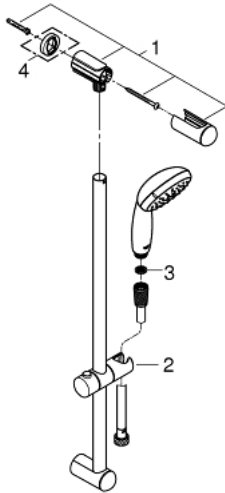

26 077 000 TEMPESTA 100 SHOWER RAIL SET 2 SPRAYS

PRODUCT DESCRIPTION

- Colour: chrome
- consists of:
 - hand shower (26 047)
 - shower rail, 600 mm (27 523)
 - Relaxaflex-hose 1750 mm 28 154
 - 7.6 l/min flow limiter
 - GROHE DreamSpray - perfect spray pattern
 - GROHE LongLife finish
 - GROHE SpeedClean - effortless limescale removal
 - Inner WaterGuide - inner insulation for surface protection
 - ShockProof silicone ring prevents damages caused by shower falling
 - suitable for instantaneous heater
 - minimum pressure 1,0 bar

26 077 000 TEMPESTA 100 SHOWER RAIL SET 2 SPRAYS

SPARE PARTS, December 2012 – now

1: Outlet shower holder (Spare part-nr. 48098000)

2: Sliding piece (Spare part-nr. 48099000)

3: Dirt strainer (Spare part-nr. 0700200M)

4: Compensation disc (Spare part-nr. 48051000)*

* Optional accessories