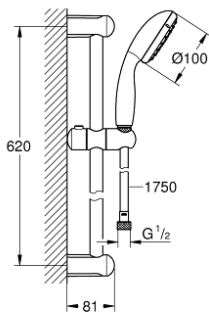

26 077 000 TEMPESTA 100 SHOWER RAIL SET 2 SPRAYS

PRODUCT DESCRIPTION

- Colour: chrome
- consisting of:
 - hand shower (26 047)
 - shower rail, 600 mm (27 523)
 - shower hose Relexaflex 1750 mm 1/2" x 1/2" (28 154)
 - GROHE EcoJoy 7.6 l/min flow limiter
 - GROHE DreamSpray - perfect spray pattern
 - GROHE LongLife finish
 - GROHE SpeedClean - effortless limescale removal
 - Inner WaterGuide - inner insulation for surface protection
 - ShockProof silicone ring prevents damages caused by shower falling
- suitable for instantaneous heater
- min. recommended pressure 1.0 bar

26 077 000 TEMPESTA 100 SHOWER RAIL SET 2 SPRAYS

SPARE PARTS, 12月 2012 – now

- 1: Shower rail holder (Spare part-nr. 48098000)
- 2: Glide element (Spare part-nr. 48099000)
- 3: Dirt strainer (Spare part-nr. 0700200M)
- 4: Compensation disc (Spare part-nr. 48051000)*