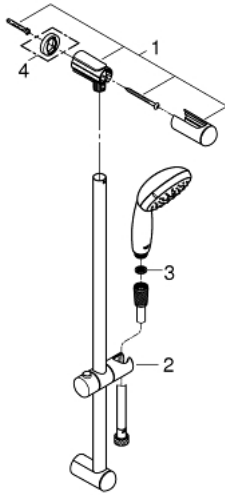

26 077 000 TEMPESTA 100 SHOWER RAIL SET 2 SPRAYS

PRODUCT DESCRIPTION

- Colour: chrome
- consisting of:
 - hand shower (26 047)
 - shower rail, 600 mm (27 523)
 - shower hose Relexaflex 1750 mm 1/2" x 1/2" (28 154)
 - GROHE EcoJoy 7.6 l/min flow limiter
 - GROHE DreamSpray - perfect spray pattern
 - GROHE LongLife finish
 - GROHE SpeedClean - effortless limescale removal
 - Inner WaterGuide - inner insulation for surface protection
 - ShockProof silicone ring prevents damages caused by shower falling
- suitable for instantaneous heater
- min. recommended pressure 1.0 bar

26 077 000 TEMPESTA 100 SHOWER RAIL SET 2 SPRAYS

SPARE PARTS, 12月 2012 – now

- 1: Shower rail holder (Spare part-nr. 48098000)
- 2: Glide element (Spare part-nr. 48099000)
- 3: Dirt strainer (Spare part-nr. 0700200M)
- 4: Compensation disc (Spare part-nr. 48051000)*