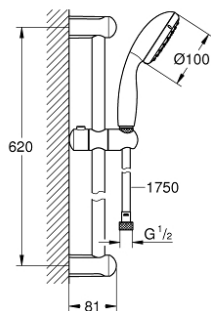

26 077 EN0 TEMPESTA 100 SHOWER RAIL SET 2 SPRAYS

PRODUCT DESCRIPTION

- Colour: brushed nickel
- consists of:
 - hand shower (26 047)
 - shower rail, 600 mm (27 523)
 - Relaxaflex-hose 1750 mm 28 154
 - GROHE EcoJoy 7.6 l/min flow limiter
 - GROHE LongLife finish
 - GROHE DreamSpray - perfect spray pattern
 - GROHE SpeedClean - effortless limescale removal
 - Inner WaterGuide - inner insulation for surface protection
 - ShockProof silicone ring prevents damages caused by shower falling
 - suitable for instantaneous heater
 - minimum pressure 1,0 bar

26 077 EN0 TEMPESTA 100 SHOWER RAIL SET 2 SPRAYS

SPARE PARTS, December 2012 – now

- 1: Outlet shower holder (Spare part-nr. 48098EN0)
- 2: Sliding piece (Spare part-nr. 48099EN0)
- 3: Dirt strainer (Spare part-nr. 0700200M)