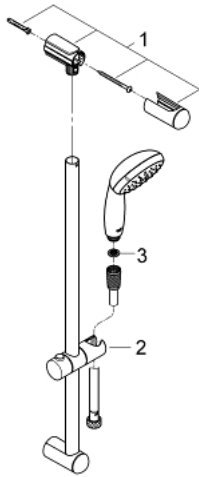

26 077 EN0 TEMPESTA 100 SHOWER RAIL SET 2 SPRAYS

PRODUCT DESCRIPTION

- Colour: brushed nickel
- consists of:
 - hand shower (26 047)
 - shower rail, 600 mm (27 523)
 - Relaxaflex-hose 1750 mm 28 154
 - 7.6 l/min flow limiter
 - GROHE LongLife finish
 - GROHE DreamSpray - perfect spray pattern
 - GROHE SpeedClean - effortless limescale removal
 - Inner WaterGuide - inner insulation for surface protection
 - ShockProof silicone ring prevents damages caused by shower falling
- suitable for instantaneous heater
- minimum pressure 1,0 bar

26 077 EN0 TEMPESTA 100 SHOWER RAIL SET 2 SPRAYS

SPARE PARTS, December 2012 – now

- 1: Outlet shower holder (Spare part-nr. 48098EN0)
- 2: Sliding piece (Spare part-nr. 48099EN0)
- 3: Dirt strainer (Spare part-nr. 0700200M)