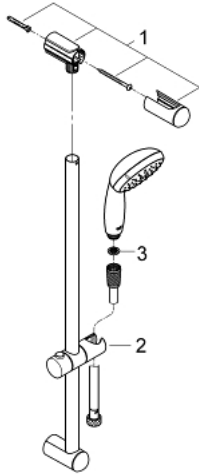

26 077 EN0 TEMPESTA 100 SHOWER RAIL SET 2 SPRAYS

PRODUCT DESCRIPTION

- Colour: brushed nickel
- consists of:
 - hand shower (26 047)
 - shower rail, 600 mm (27 523)
 - Relaxaflex-hose 1750 mm 28 154
 - GROHE EcoJoy 7.6 l/min flow limiter
 - GROHE LongLife finish
 - GROHE DreamSpray - perfect spray pattern
 - GROHE SpeedClean - effortless limescale removal
 - Inner WaterGuide - inner insulation for surface protection
 - ShockProof silicone ring prevents damages caused by shower falling
 - suitable for instantaneous heater
 - minimum pressure 1,0 bar

26 077 EN0 TEMPESTA 100 SHOWER RAIL SET 2 SPRAYS

SPARE PARTS, December 2012 – now

- 1: Outlet shower holder (Spare part-nr. 48098EN0)
- 2: Sliding piece (Spare part-nr. 48099EN0)
- 3: Dirt strainer (Spare part-nr. 0700200M)