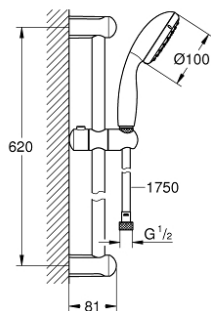

26 077 EN0 TEMPESTA 100 SHOWER RAIL SET 2 SPRAYS

PRODUCT DESCRIPTION

- Colour: brushed nickel
- consists of:
 - hand shower (26 047)
 - shower rail, 600 mm (27 523)
 - Relaxaflex-hose 1750 mm 28 154
 - 7.6 l/min flow limiter
 - GROHE LongLife finish
 - GROHE DreamSpray - perfect spray pattern
 - GROHE SpeedClean - effortless limescale removal
 - Inner WaterGuide - inner insulation for surface protection
 - ShockProof silicone ring prevents damages caused by shower falling
- suitable for instantaneous heater
- minimum pressure 1,0 bar

26 077 EN0 TEMPESTA 100 SHOWER RAIL SET 2 SPRAYS

SPARE PARTS, December 2012 – now

- 1: Outlet shower holder (Spare part-nr. 48098EN0)
- 2: Sliding piece (Spare part-nr. 48099EN0)
- 3: Dirt strainer (Spare part-nr. 0700200M)