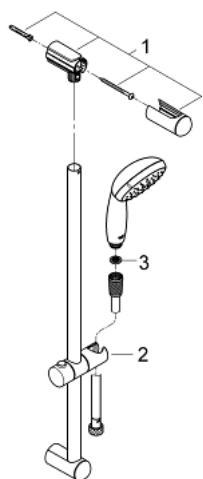

26 077 EN0 TEMPESTA 100 SHOWER RAIL SET 2 SPRAYS

PRODUCT DESCRIPTION

- Colour: brushed nickel
- consisting of:
 - hand shower (26 047)
 - shower rail, 600 mm (27 523)
 - shower hose Relexaflex 1750 mm 1/2" x 1/2" (28 154)
 - GROHE EcoJoy 7.6 l/min flow limiter
 - GROHE LongLife finish
 - GROHE DreamSpray - perfect spray pattern
 - GROHE SpeedClean - effortless limescale removal
 - Inner WaterGuide - inner insulation for surface protection
 - ShockProof silicone ring prevents damages caused by shower falling
- suitable for instantaneous heater
- min. recommended pressure 1.0 bar

26 077 EN0 TEMPESTA 100 SHOWER RAIL SET 2 SPRAYS

SPARE PARTS, 12月 2012 – now

- 1: Shower rail holder (Spare part-nr. 48098EN0)
- 2: Glide element (Spare part-nr. 48099EN0)
- 3: Dirt strainer (Spare part-nr. 0700200M)