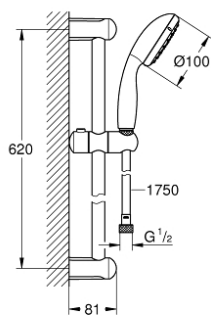

26 077 EN0 TEMPESTA 100 SHOWER RAIL SET 2 SPRAYS

PRODUCT DESCRIPTION

- Colour: brushed nickel
- consisting of:
 - hand shower (26 047)
 - shower rail, 600 mm (27 523)
 - shower hose Relexaflex 1750 mm 1/2" x 1/2" (28 154)
 - GROHE EcoJoy 7.6 l/min flow limiter
 - GROHE LongLife finish
 - GROHE DreamSpray - perfect spray pattern
 - GROHE SpeedClean - effortless limescale removal
 - Inner WaterGuide - inner insulation for surface protection
 - ShockProof silicone ring prevents damages caused by shower falling
- suitable for instantaneous heater
- min. recommended pressure 1.0 bar

26 077 EN0 TEMPESTA 100 SHOWER RAIL SET 2 SPRAYS

SPARE PARTS, 12月 2012 – now

- 1: Shower rail holder (Spare part-nr. 48098EN0)
- 2: Glide element (Spare part-nr. 48099EN0)
- 3: Dirt strainer (Spare part-nr. 0700200M)