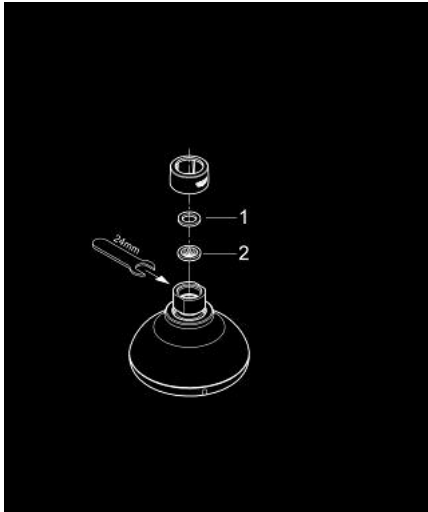

26 079 000 TEMPESTA 100 HEAD SHOWER 2 SPRAYS

PRODUCT DESCRIPTION

- Colour: chrome
- spray patterns: Rain, GROHE Rain O²
- hand shower 100 mm
- Ball joint +/- 15° rotatable
- 6.6 l/min flow limiter
- GROHE DreamSpray - perfect spray pattern
- GROHE LongLife finish
- GROHE SpeedClean - effortless limescale removal
- Inner WaterGuide - inner insulation for surface protection
- suitable for instantaneous heater
- minimum pressure 1,0 bar

26 079 000 TEMPESTA 100 HEAD SHOWER 2 SPRAYS

SPARE PARTS, December 2012 – now

1: Fibre seal dia. 12x2 mm (Spare part-nr. 0138900M)

2: Dirt strainer (Spare part-nr. 48007000)