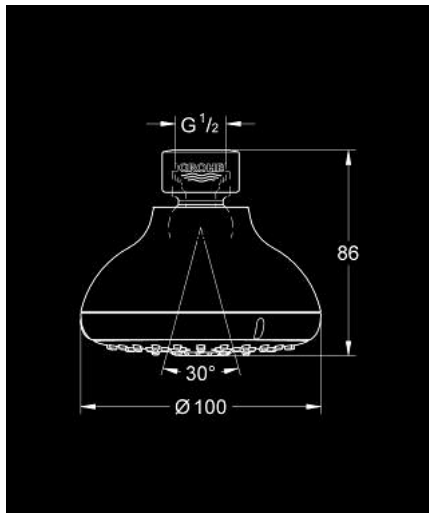

26 079 000 TEMPESTA 100 HEAD SHOWER 2 SPRAYS

PRODUCT DESCRIPTION

- Colour: chrome
- spray patterns: Rain, GROHE Rain O²
- hand shower 100 mm
- Ball joint +/- 15° rotatable
- 6.6 l/min flow limiter
- GROHE DreamSpray - perfect spray pattern
- GROHE LongLife finish
- GROHE SpeedClean - effortless limescale removal
- Inner WaterGuide - inner insulation for surface protection
- suitable for instantaneous heater
- minimum pressure 1,0 bar

26 079 000 TEMPESTA 100 HEAD SHOWER 2 SPRAYS

SPARE PARTS, December 2012 – now

1: Fibre seal dia. 12x2 mm (Spare part-nr. 0138900M)

2: Dirt strainer (Spare part-nr. 48007000)