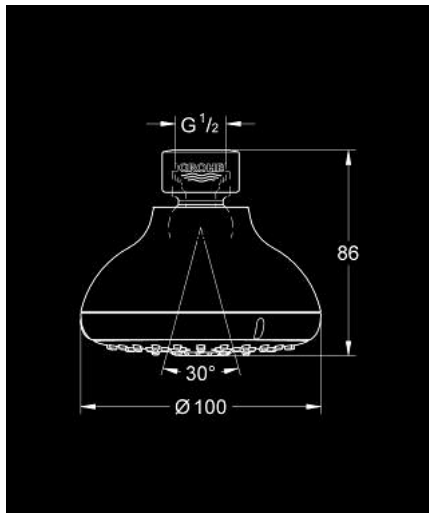

## 26 079 000 TEMPESTA 100 HEAD SHOWER 2 SPRAYS

### PRODUCT DESCRIPTION

- Colour: chrome
- spray patterns: GROHE Rain O<sup>2</sup>, Rain
- shower head Ø 100 mm
- ball joint ± 15° rotatable
- 6.6 l/min flow limiter
- GROHE DreamSpray - perfect spray pattern
- GROHE LongLife finish
- GROHE SpeedClean - effortless limescale removal
- Inner WaterGuide - inner insulation for surface protection
- suitable for instantaneous heater
- min. recommended pressure 1.0 bar

### SPARE PARTS, 12月 2012 – now

1: Fibre seal Ø 18,5 x Ø 12 x 2 (Spare part-nr. 0138900M)

2: Dirt strainer (Spare part-nr. 48007000)