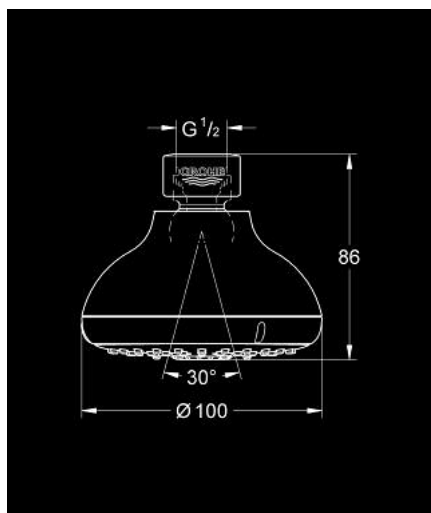

## 26 079 000 TEMPESTA 100 HEAD SHOWER 2 SPRAYS

### PRODUCT DESCRIPTION

- Colour: chrome
- spray patterns: GROHE Rain O<sup>2</sup>, Rain
- shower head Ø 100 mm
- ball joint ± 15° rotatable
- GROHE EcoJoy 6.6 l/min flow limiter
- GROHE DreamSpray - perfect spray pattern
- GROHE LongLife finish
- GROHE SpeedClean - effortless limescale removal
- Inner WaterGuide - inner insulation for surface protection
- suitable for instantaneous heater
- min. recommended pressure 1.0 bar

## 26 079 000 TEMPESTA 100 HEAD SHOWER 2 SPRAYS

**SPARE PARTS**, 12月 2012 – now

1: Fibre seal Ø 18,5 x Ø 12 x 2 (Spare part-nr. 0138900M)

2: Dirt strainer (Spare part-nr. 48007000)