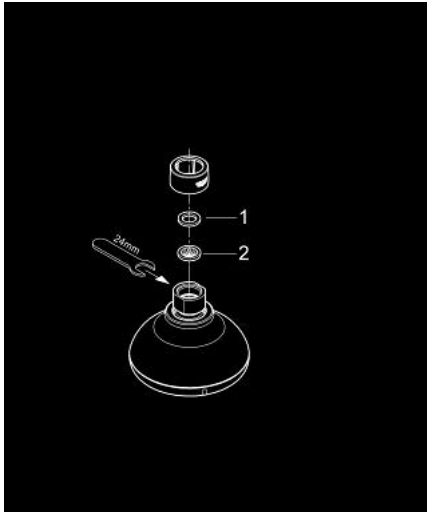

## 26 079 000 TEMPESTA 100 HEAD SHOWER 2 SPRAYS

### PRODUCT DESCRIPTION

- Colour: chrome
- spray patterns: GROHE Rain O<sup>2</sup>, Rain
- shower head Ø 100 mm
- ball joint ± 15° rotatable
- 6.6 l/min flow limiter
- GROHE DreamSpray - perfect spray pattern
- GROHE LongLife finish
- GROHE SpeedClean - effortless limescale removal
- Inner WaterGuide - inner insulation for surface protection
- suitable for instantaneous heater
- min. recommended pressure 1.0 bar

### SPARE PARTS, 12月 2012 – now

1: Fibre seal Ø 18,5 x Ø 12 x 2 (Spare part-nr. 0138900M)

2: Dirt strainer (Spare part-nr. 48007000)