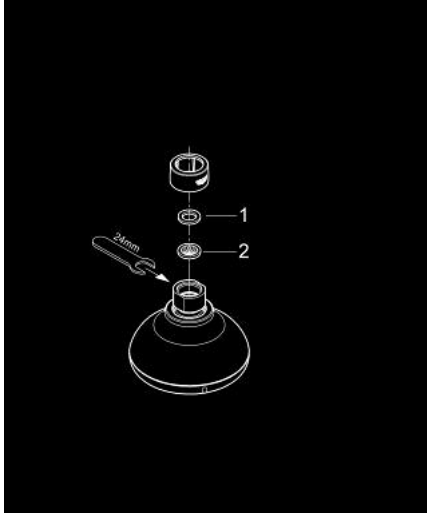

## 26 079 000 TEMPESTA 100 HEAD SHOWER 2 SPRAYS

### PRODUCT DESCRIPTION

- Colour: chrome
- spray patterns: GROHE Rain O<sup>2</sup>, Rain
- shower head Ø 100 mm
- ball joint ± 15° rotatable
- GROHE EcoJoy 6.6 l/min flow limiter
- GROHE DreamSpray - perfect spray pattern
- GROHE LongLife finish
- GROHE SpeedClean - effortless limescale removal
- Inner WaterGuide - inner insulation for surface protection
- suitable for instantaneous heater
- min. recommended pressure 1.0 bar

## 26 079 000 TEMPESTA 100 HEAD SHOWER 2 SPRAYS

**SPARE PARTS**, 12月 2012 – now

1: Fibre seal Ø 18,5 x Ø 12 x 2 (Spare part-nr. 0138900M)

2: Dirt strainer (Spare part-nr. 48007000)