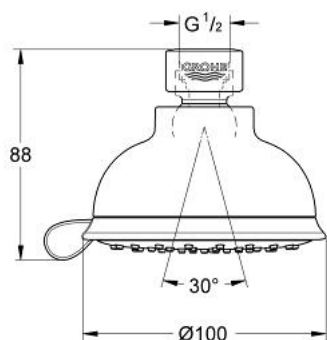

26 080 000 TEMPESTA RUSTIC 100 HEAD SHOWER 2 SPRAYS

PRODUCT DESCRIPTION

- Colour: chrome
- spray patterns: Rain, GROHE Rain O²
- hand shower 100 mm
- Ball joint +/- 15° rotatable
- 6.6 l/min flow limiter
- GROHE DreamSpray - perfect spray pattern
- GROHE LongLife finish
- GROHE SpeedClean - effortless limescale removal
- Inner WaterGuide - inner insulation for surface protection
- suitable for instantaneous heater
- minimum pressure 1,0 bar

26 080 000 TEMPESTA RUSTIC 100 HEAD SHOWER 2 SPRAYS

SPARE PARTS, December 2012 – now

1: Fibre seal dia. 12x2 mm (Spare part-nr. 0138900M)

2: Dirt strainer (Spare part-nr. 0700200M)