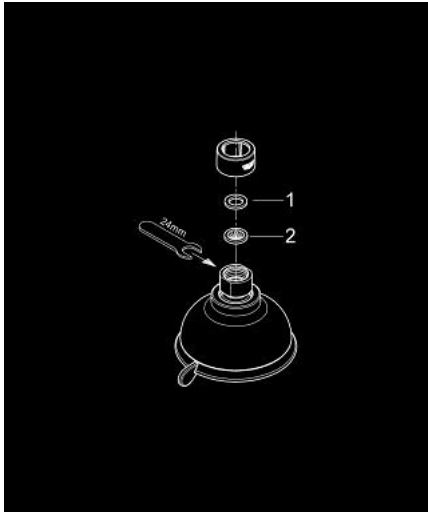

26 080 000 TEMPESTA RUSTIC 100 HEAD SHOWER 2 SPRAYS

PRODUCT DESCRIPTION

- Colour: chrome
- spray patterns: Rain, GROHE Rain O²
- hand shower 100 mm
- Ball joint +/- 15° rotatable
- 6.6 l/min flow limiter
- GROHE DreamSpray - perfect spray pattern
- GROHE LongLife finish
- GROHE SpeedClean - effortless limescale removal
- Inner WaterGuide - inner insulation for surface protection
- suitable for instantaneous heater
- minimum pressure 1,0 bar

26 080 000 TEMPESTA RUSTIC 100 HEAD SHOWER 2 SPRAYS

SPARE PARTS, December 2012 – now

1: Fibre seal dia. 12x2 mm (Spare part-nr. 0138900M)

2: Dirt strainer (Spare part-nr. 0700200M)