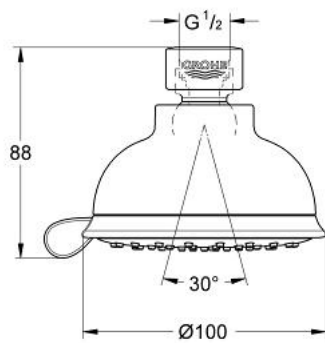

26 080 000 TEMPESTA RUSTIC 100 HEAD SHOWER 2 SPRAYS

PRODUCT DESCRIPTION

- Colour: chrome
- spray patterns: GROHE Rain O², Rain
- shower head Ø 100 mm
- ball joint ± 15° rotatable
- 6.6 l/min flow limiter
- GROHE DreamSpray - perfect spray pattern
- GROHE LongLife finish
- GROHE SpeedClean - effortless limescale removal
- Inner WaterGuide - inner insulation for surface protection
- suitable for instantaneous heater
- min. recommended pressure 1.0 bar

26 080 000 TEMPESTA RUSTIC 100 HEAD SHOWER 2 SPRAYS

SPARE PARTS, 12月 2012 – now

1: Fibre seal Ø 18,5 x Ø 12 x 2 (Spare part-nr. 0138900M)

2: Dirt strainer (Spare part-nr. 0700200M)