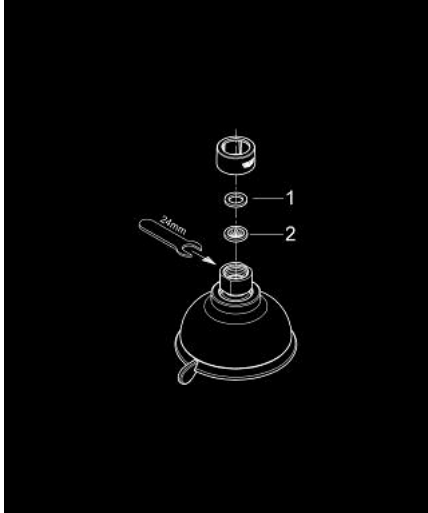

26 080 000 TEMPESTA RUSTIC 100 HEAD SHOWER 2 SPRAYS

PRODUCT DESCRIPTION

- Colour: chrome
- spray patterns: GROHE Rain O², Rain
- shower head Ø 100 mm
- ball joint ± 15° rotatable
- 6.6 l/min flow limiter
- GROHE DreamSpray - perfect spray pattern
- GROHE LongLife finish
- GROHE SpeedClean - effortless limescale removal
- Inner WaterGuide - inner insulation for surface protection
- suitable for instantaneous heater
- min. recommended pressure 1.0 bar

26 080 000 TEMPESTA RUSTIC 100 HEAD SHOWER 2 SPRAYS

SPARE PARTS, 12月 2012 – now

1: Fibre seal Ø 18,5 x Ø 12 x 2 (Spare part-nr. 0138900M)

2: Dirt strainer (Spare part-nr. 0700200M)