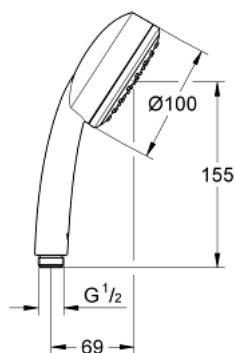

26 082 001 TEMPESTA COSMOPOLITAN 100 HAND SHOWER 1 SPRAY

PRODUCT DESCRIPTION

- Colour: chrome
- spray pattern: Rain
- GROHE DreamSpray - perfect spray pattern
- GROHE LongLife finish
- GROHE SpeedClean - effortless limescale removal
- Inner WaterGuide - inner insulation for surface protection
- suitable for instantaneous heater
- Universal Mounting System. Fitting all standard shower hoses
- minimum pressure 1,0 bar

26 082 001 **TEMPESTA COSMOPOLITAN 100 HAND SHOWER 1 SPRAY**

SPARE PARTS, April 2014 – now

1: Dirt strainer (Spare part-nr. 0700200M)