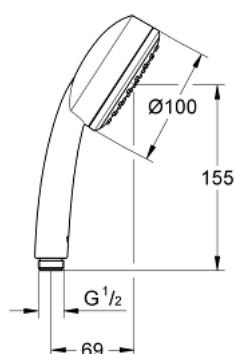

26 082 001 TEMPESTA COSMOPOLITAN 100 HAND SHOWER 1 SPRAY

PRODUCT DESCRIPTION

- Colour: chrome
- spray pattern: Rain
- GROHE DreamSpray - perfect spray pattern
- GROHE LongLife finish
- GROHE SpeedClean - effortless limescale removal
- Inner WaterGuide - inner insulation for surface protection
- suitable for instantaneous heater
- universal mounting system, fitting all standard shower hoses
- min. recommended pressure 1.0 bar

26 082 001 **TEMPESTA COSMOPOLITAN 100 HAND SHOWER 1 SPRAY**

SPARE PARTS, 4月 2014 – now

1: Dirt strainer (Spare part-nr. 0700200M)