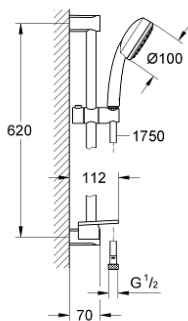

26 083 001 TEMPESTA COSMOPOLITAN 100 SHOWER RAIL SET 1 SPRAY

PRODUCT DESCRIPTION

- Colour: chrome
- consists of:
 - hand shower (26 082 001)
 - shower rail, 600 mm (27 521)
 - Relexaflex-hose 1750 mm 28 154
 - GROHE EasyReach tray (27 596)
- GROHE LongLife finish
- GROHE DreamSpray - perfect spray pattern
- GROHE SpeedClean - effortless limescale removal
- Inner WaterGuide - inner insulation for surface protection
- suitable for instantaneous heater
- minimum pressure 1,0 bar

26 083 001 **TEMPESTA COSMOPOLITAN 100 SHOWER RAIL SET 1 SPRAY**

SPARE PARTS, December 2012 – now

- 1: Outlet shower holder (Spare part-nr. 48095000)
- 2: Sliding piece (Spare part-nr. 12140000)
- 3: GROHE EasyReach tray (Spare part-nr. 27596000)
- 4: Dirt strainer (Spare part-nr. 0700200M)