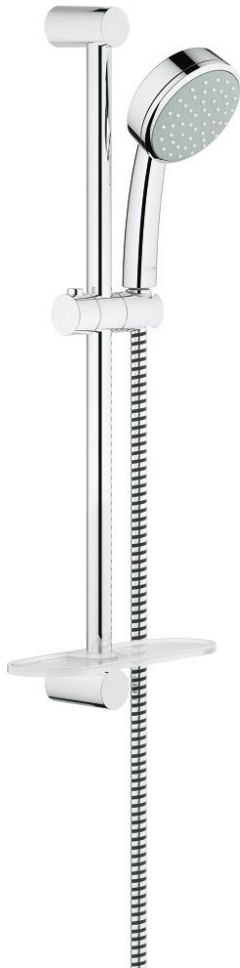

26 083 001 TEMPESTA COSMOPOLITAN 100 SHOWER RAIL SET 1 SPRAY

PRODUCT DESCRIPTION

- Colour: chrome
- consists of:
 - hand shower (26 082 001)
 - shower rail, 600 mm (27 521)
 - Relexaflex-hose 1750 mm 28 154
 - GROHE EasyReach tray (27 596)
- GROHE LongLife finish
- GROHE DreamSpray - perfect spray pattern
- GROHE SpeedClean - effortless limescale removal
- Inner WaterGuide - inner insulation for surface protection
- suitable for instantaneous heater
- minimum pressure 1,0 bar

26 083 001 **TEMPESTA COSMOPOLITAN 100 SHOWER RAIL SET 1 SPRAY**

SPARE PARTS, December 2012 – now

- 1: Outlet shower holder (Spare part-nr. 48095000)
- 2: Sliding piece (Spare part-nr. 12140000)
- 3: GROHE EasyReach tray (Spare part-nr. 27596000)
- 4: Dirt strainer (Spare part-nr. 0700200M)