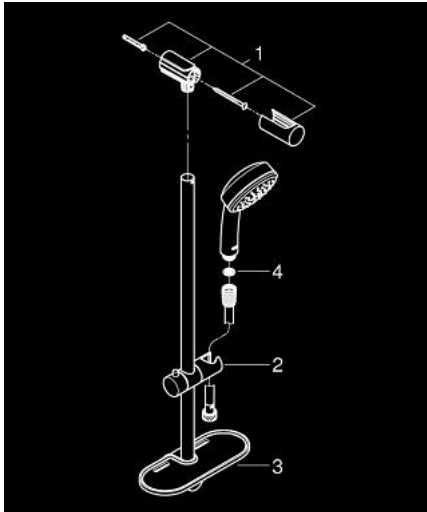

26 083 001 TEMPESTA COSMOPOLITAN 100 SHOWER RAIL SET 1 SPRAY

PRODUCT DESCRIPTION

- Colour: chrome
- consists of:
 - hand shower (26 082 001)
 - shower rail, 600 mm (27 521)
 - Relexaflex-hose 1750 mm 28 154
 - GROHE EasyReach tray (27 596)
- GROHE LongLife finish
- GROHE DreamSpray - perfect spray pattern
- GROHE SpeedClean - effortless limescale removal
- Inner WaterGuide - inner insulation for surface protection
- suitable for instantaneous heater
- minimum pressure 1,0 bar

26 083 001 **TEMPESTA COSMOPOLITAN 100 SHOWER RAIL SET 1 SPRAY**

SPARE PARTS, December 2012 – now

- 1: Outlet shower holder (Spare part-nr. 48095000)
- 2: Sliding piece (Spare part-nr. 12140000)
- 3: GROHE EasyReach tray (Spare part-nr. 27596000)
- 4: Dirt strainer (Spare part-nr. 0700200M)