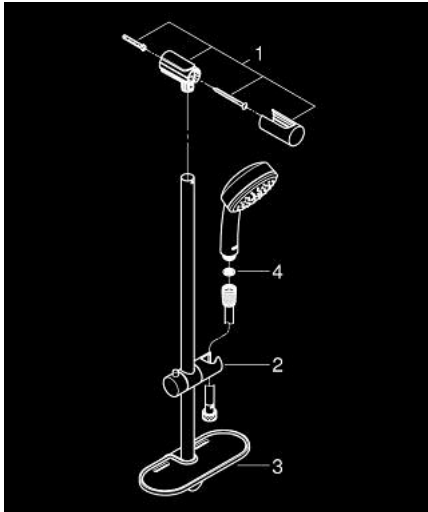

## 26 083 001 TEMPESTA COSMOPOLITAN 100 SHOWER RAIL SET 1 SPRAY

### PRODUCT DESCRIPTION

- Colour: chrome
- consisting of:
  - hand shower (26 082 001)
  - shower rail, 600 mm (27 521)
  - shower hose Relexaflex 1750 mm 1/2" x 1/2" (28 154)
  - GROHE EasyReach tray (27 596)
  - GROHE LongLife finish
  - GROHE DreamSpray - perfect spray pattern
  - GROHE SpeedClean - effortless limescale removal
  - Inner WaterGuide - inner insulation for surface protection
- suitable for instantaneous heater
- min. recommended pressure 1.0 bar

### SPARE PARTS, 12月 2012 – now

- 1: Shower rail holder (Spare part-nr. 48095000)
- 2: Glide element (Spare part-nr. 12140000)
- 3: GROHE EasyReach tray (Spare part-nr. 27596000)
- 4: Dirt strainer (Spare part-nr. 0700200M)