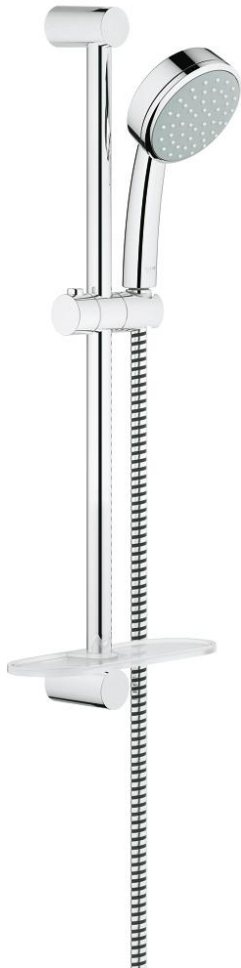

## 26 083 001 TEMPESTA COSMOPOLITAN 100 SHOWER RAIL SET 1 SPRAY

### PRODUCT DESCRIPTION

- Colour: chrome
- consisting of:
  - hand shower (26 082 001)
  - shower rail, 600 mm (27 521)
  - shower hose Relexaflex 1750 mm 1/2" x 1/2" (28 154)
  - GROHE EasyReach tray (27 596)
  - GROHE LongLife finish
  - GROHE DreamSpray - perfect spray pattern
  - GROHE SpeedClean - effortless limescale removal
  - Inner WaterGuide - inner insulation for surface protection
- suitable for instantaneous heater
- min. recommended pressure 1.0 bar

### SPARE PARTS, 12月 2012 – now

- 1: Shower rail holder (Spare part-nr. 48095000)
- 2: Glide element (Spare part-nr. 12140000)
- 3: GROHE EasyReach tray (Spare part-nr. 27596000)
- 4: Dirt strainer (Spare part-nr. 0700200M)