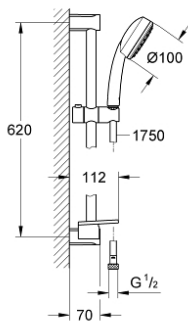

## 26 083 001 TEMPESTA COSMOPOLITAN 100 SHOWER RAIL SET 1 SPRAY

### PRODUCT DESCRIPTION

- Colour: chrome
- consisting of:
  - hand shower (26 082 001)
  - shower rail, 600 mm (27 521)
  - shower hose Relexaflex 1750 mm 1/2" x 1/2" (28 154)
  - GROHE EasyReach tray (27 596)
  - GROHE LongLife finish
  - GROHE DreamSpray - perfect spray pattern
  - GROHE SpeedClean - effortless limescale removal
  - Inner WaterGuide - inner insulation for surface protection
- suitable for instantaneous heater
- min. recommended pressure 1.0 bar

### SPARE PARTS, 12月 2012 – now

- 1: Shower rail holder (Spare part-nr. 48095000)
- 2: Glide element (Spare part-nr. 12140000)
- 3: GROHE EasyReach tray (Spare part-nr. 27596000)
- 4: Dirt strainer (Spare part-nr. 0700200M)