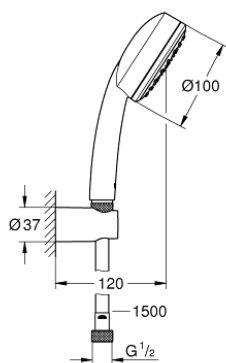

26 084 001 TEMPESTA COSMOPOLITAN 100 WALL HOLDER SET 1 SPRAY

PRODUCT DESCRIPTION

- Colour: chrome
- consists of:
 - hand shower (26 082 001)
 - wall shower holder non-adjustable (27 594)
 - Relaxaflex-hose 1500 mm 28 151
 - GROHE DreamSpray - perfect spray pattern
 - GROHE LongLife finish
 - GROHE SpeedClean - effortless limescale removal
 - Inner WaterGuide - inner insulation for surface protection
- suitable for instantaneous heater
- minimum pressure 1,0 bar

26 084 001 **TEMPESTA COSMOPOLITAN 100 WALL HOLDER SET 1 SPRAY**

SPARE PARTS, December 2012 – now

1: Dirt strainer (Spare part-nr. 0700200M)