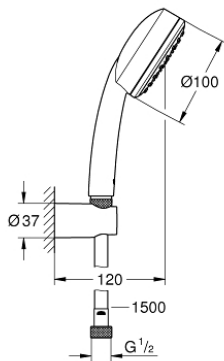

## 26 084 001 TEMPESTA COSMOPOLITAN 100 WALL HOLDER SET 1 SPRAY

### PRODUCT DESCRIPTION

- Colour: chrome
- consisting of:
  - hand shower (26 082 001)
  - wall shower holder non-adjustable (27 594)
  - Relaxaflex hose 1500 mm 1/2" x 1/2" (28 151)
  - GROHE DreamSpray - perfect spray pattern
  - GROHE LongLife finish
  - GROHE SpeedClean - effortless limescale removal
  - Inner WaterGuide - inner insulation for surface protection
- suitable for instantaneous heater
- min. recommended pressure 1.0 bar

## 26 084 001 TEMPESTA COSMOPOLITAN 100 WALL HOLDER SET 1 SPRAY

SPARE PARTS, 12月 2012 – now

1: Dirt strainer (Spare part-nr. 0700200M)