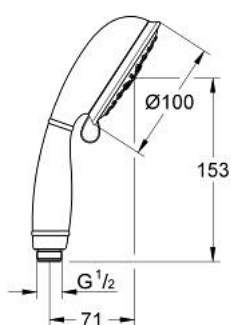

### PRODUCT DESCRIPTION

- Colour: chrome
- spray patterns: GROHE Rain O<sup>2</sup>, Rain, Massage, Jet
- hand shower 100 mm
- GROHE DreamSpray - perfect spray pattern
- GROHE LongLife finish
- GROHE SpeedClean - effortless limescale removal
- Inner WaterGuide - inner insulation for surface protection
- Universal Mounting System. Fitting all standard shower hoses
- suitable for instantaneous heater
- minimum pressure 1,0 bar

26 085 000 **TEMPESTA RUSTIC 100 HAND SHOWER 4 SPRAYS**

**SPARE PARTS**, December 2012 – now

1: Dirt strainer (Spare part-nr. 0700200M)