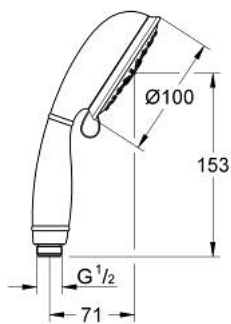

26 085 000 TEMPESTA RUSTIC 100 HAND SHOWER 4 SPRAYS

PRODUCT DESCRIPTION

- Colour: chrome
- spray patterns: GROHE Rain O², Rain, Massage, Jet
- shower head Ø 100 mm
- GROHE DreamSpray - perfect spray pattern
- GROHE LongLife finish
- GROHE SpeedClean - effortless limescale removal
- Inner WaterGuide - inner insulation for surface protection
- universal mounting system, fitting all standard shower hoses
- suitable for instantaneous heater
- min. recommended pressure 1.0 bar

26 085 000 **TEMPESTA RUSTIC 100 HAND SHOWER 4 SPRAYS**

SPARE PARTS, 12月 2012 – now

1: Dirt strainer (Spare part-nr. 0700200M)