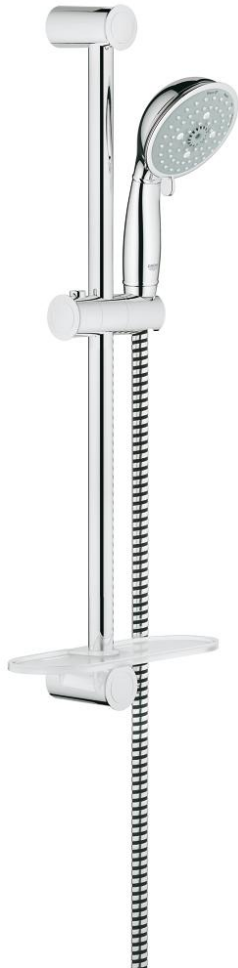

## 26 086 000 TEMPESTA RUSTIC 100 SHOWER RAIL SET 4 SPRAYS

### PRODUCT DESCRIPTION

- Colour: chrome
- consists of:
  - hand shower 4 sprays (26 085 000)
  - shower rail, 600 mm (27 519)
  - Relaxaflex-hose 1750 mm 28 154
  - GROHE EasyReach tray (27 596)
  - GROHE DreamSpray - perfect spray pattern
  - GROHE LongLife finish
  - GROHE SpeedClean - effortless limescale removal
  - Inner WaterGuide - inner insulation for surface protection
- suitable for instantaneous heater
- minimum pressure 1,0 bar

### SPARE PARTS, December 2012 – now

- 1: Outlet shower holder (Spare part-nr. 48092000)
- 2: Sliding piece (Spare part-nr. 48093000)
- 3: GROHE EasyReach tray (Spare part-nr. 27596000)
- 4: Dirt strainer (Spare part-nr. 0700200M)