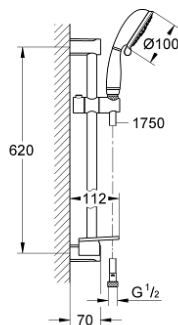

## 26 086 000 TEMPESTA RUSTIC 100 SHOWER RAIL SET 4 SPRAYS

### PRODUCT DESCRIPTION

- Colour: chrome
- consists of:
  - hand shower 4 sprays (26 085 000)
  - shower rail, 600 mm (27 519)
  - Relaxaflex-hose 1750 mm 28 154
  - GROHE EasyReach tray (27 596)
  - GROHE DreamSpray - perfect spray pattern
  - GROHE LongLife finish
  - GROHE SpeedClean - effortless limescale removal
  - Inner WaterGuide - inner insulation for surface protection
- suitable for instantaneous heater
- minimum pressure 1,0 bar