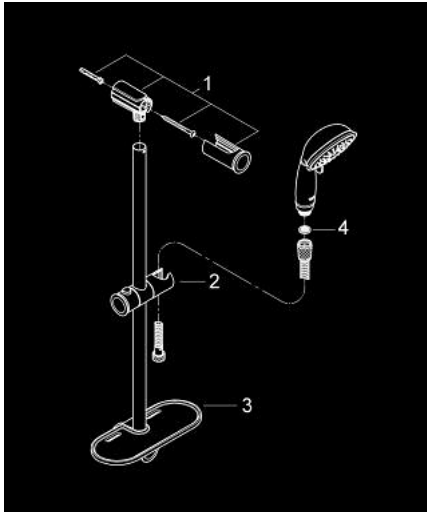

## 26 086 000 TEMPESTA RUSTIC 100 SHOWER RAIL SET 4 SPRAYS

### PRODUCT DESCRIPTION

- Colour: chrome
- consists of:
  - hand shower 4 sprays (26 085 000)
  - shower rail, 600 mm (27 519)
  - Relaxaflex-hose 1750 mm 28 154
  - GROHE EasyReach tray (27 596)
  - GROHE DreamSpray - perfect spray pattern
  - GROHE LongLife finish
  - GROHE SpeedClean - effortless limescale removal
  - Inner WaterGuide - inner insulation for surface protection
- suitable for instantaneous heater
- minimum pressure 1,0 bar

### SPARE PARTS, December 2012 – now

- 1: Outlet shower holder (Spare part-nr. 48092000)
- 2: Sliding piece (Spare part-nr. 48093000)
- 3: GROHE EasyReach tray (Spare part-nr. 27596000)
- 4: Dirt strainer (Spare part-nr. 0700200M)