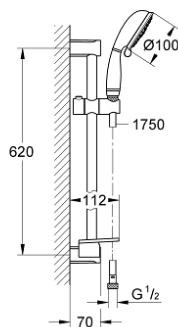

## 26 086 000 TEMPESTA RUSTIC 100 SHOWER RAIL SET 4 SPRAYS

### PRODUCT DESCRIPTION

- Colour: chrome
- consisting of:
  - hand shower 4 sprays (26 085 000)
  - shower rail, 600 mm (27 519)
  - shower hose Relexaflex 1750 mm 1/2" x 1/2" (28 154)
  - GROHE EasyReach tray (27 596)
  - GROHE DreamSpray - perfect spray pattern
  - GROHE LongLife finish
  - GROHE SpeedClean - effortless limescale removal
  - Inner WaterGuide - inner insulation for surface protection
- suitable for instantaneous heater
- min. recommended pressure 1.0 bar

### SPARE PARTS, 12月 2012 – now

- 1: Shower rail holder (Spare part-nr. 48092000)
- 2: Glide element (Spare part-nr. 48093000)
- 3: GROHE EasyReach tray (Spare part-nr. 27596000)
- 4: Dirt strainer (Spare part-nr. 0700200M)