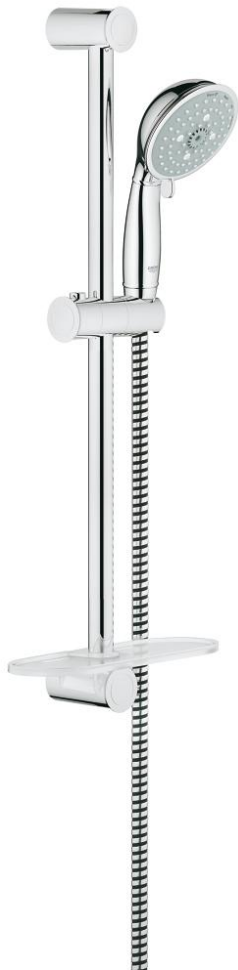

## 26 086 000 TEMPESTA RUSTIC 100 SHOWER RAIL SET 4 SPRAYS

### PRODUCT DESCRIPTION

- Colour: chrome
- consisting of:
  - hand shower 4 sprays (26 085 000)
  - shower rail, 600 mm (27 519)
  - shower hose Relexaflex 1750 mm 1/2" x 1/2" (28 154)
  - GROHE EasyReach tray (27 596)
  - GROHE DreamSpray - perfect spray pattern
  - GROHE LongLife finish
  - GROHE SpeedClean - effortless limescale removal
  - Inner WaterGuide - inner insulation for surface protection
- suitable for instantaneous heater
- min. recommended pressure 1.0 bar

### SPARE PARTS, 12月 2012 – now

- 1: Shower rail holder (Spare part-nr. 48092000)
- 2: Glide element (Spare part-nr. 48093000)
- 3: GROHE EasyReach tray (Spare part-nr. 27596000)
- 4: Dirt strainer (Spare part-nr. 0700200M)