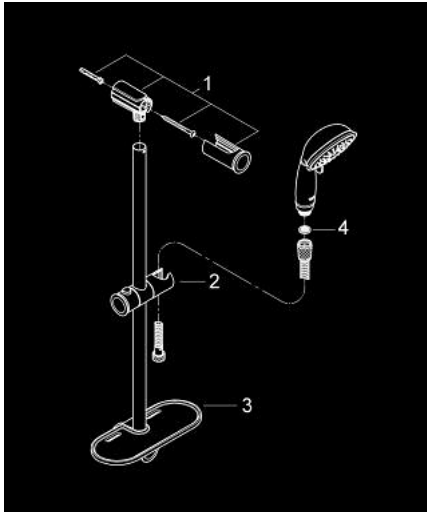

## 26 086 000 TEMPESTA RUSTIC 100 SHOWER RAIL SET 4 SPRAYS

### PRODUCT DESCRIPTION

- Colour: chrome
- consisting of:
  - hand shower 4 sprays (26 085 000)
  - shower rail, 600 mm (27 519)
  - shower hose Relexaflex 1750 mm 1/2" x 1/2" (28 154)
  - GROHE EasyReach tray (27 596)
  - GROHE DreamSpray - perfect spray pattern
  - GROHE LongLife finish
  - GROHE SpeedClean - effortless limescale removal
  - Inner WaterGuide - inner insulation for surface protection
- suitable for instantaneous heater
- min. recommended pressure 1.0 bar

### SPARE PARTS, 12月 2012 – now

- 1: Shower rail holder (Spare part-nr. 48092000)
- 2: Glide element (Spare part-nr. 48093000)
- 3: GROHE EasyReach tray (Spare part-nr. 27596000)
- 4: Dirt strainer (Spare part-nr. 0700200M)