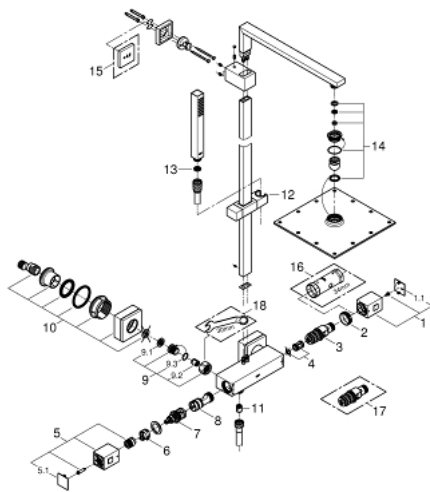

26 087 000 EUPHORIA CUBE SYSTEM 230 SHOWER SYSTEM WITH THERMOSTATIC MIXER FOR WALL MOUNTING

SPARE PARTS, January 2013 – now

- 1: Temperature control handle (Spare part-nr. 47958000)
- 1.1: Cap (Spare part-nr. 4795900M)
- 2: Fitting ring (Spare part-nr. 47743000)
- 3: Thermostatic compact cartridge 1/2" (Spare part-nr. 47439000)
- 4: Sound absorber (Spare part-nr. 47398000)
- 5: Shut-off handle (Spare part-nr. 47960000)
- 5.1: Cap (Spare part-nr. 4795900M)
- 6: Stop ring (Spare part-nr. 47965000)
- 7: Aquadimmer (Spare part-nr. 12433000)
- 8: Water flow (Spare part-nr. 47751000)
- 9: Non-return valve (Spare part-nr. 47189000)
- 9.1: Dirt Strainer (Spare part-nr. 0726400M)
- 9.2: Non-return valve (Spare part-nr. 08565000)
- 9.3: O-ring $\varnothing 17 \times \varnothing 2$ (Spare part-nr. 0305500M)
- 10: S-union (Spare part-nr. 47824000)
- 11: Non-return valve (Spare part-nr. 08565000)
- 12: Sliding piece (Spare part-nr. 48180000)
- 13: Dirt strainer (Spare part-nr. 0700200M)
- 14: Inlet valve assembly (Spare part-nr. 45933000)
- 15: Compensation disc (Spare part-nr. 27933000)*
- 16: Socket spanner (Spare part-nr. 19332000)*
- 17: GROHE TurboStat cartridge 1/2" (Spare part-nr. 47175000)*
- 18: Special spanner (Spare part-nr. 19377000)*

* Optional accessories