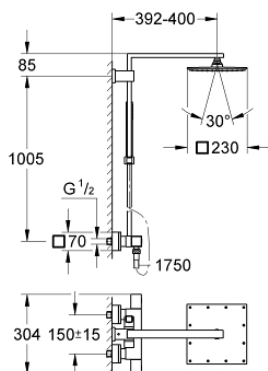

26 087 000 EUPHORIA CUBE SYSTEM 230 SHOWER SYSTEM WITH THERMOSTATIC MIXER FOR WALL MOUNTING

PRODUCT DESCRIPTION

- Colour: chrome
- consists of:
- shower arm
- projection 378 mm
- exposed thermostat with Aquadimmer function
- allows change between:
- Rainshower head shower (27 479 000)
- material: metal
- spray pattern: Rain
- maximum flow rate (at 3 bar): 13 l/min
- with ball joint
- angle of rotation $\pm 15^\circ$
- hand shower Euphoria Cube (27 699 000)
- maximum flow rate (at 3 bar): 9 l/min
- adjustable in height with gliding element
- shower hose Silverflex 1750 mm 1/2" x 1/2" (28 388)
- maximum flow rate system (at 3 bar): 13 l/min
- GROHE TurboStat - compact cartridge with wax thermoelement
- GROHE SafeStop - safety button at 38°C
- GROHE SafeStop Plus - optional temperature limiter at 43°C included
- GROHE DreamSpray - perfect spray pattern
- GROHE LongLife finish
- GROHE SpeedClean - effortless limescale removal
- TwistStop - to prevent hose from twisting
- suitable for instantaneous heaters (min. 19 kW/h)
- minimum flow rate 5 l/min.