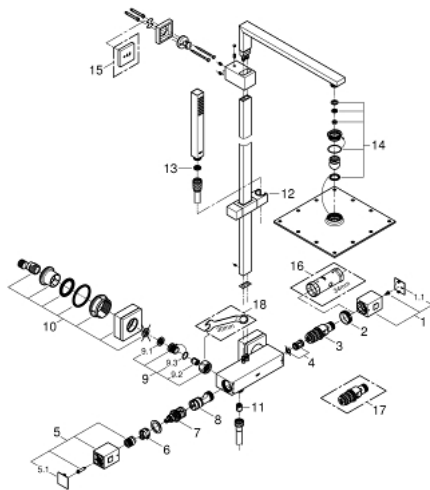

26 087 000 EUPHORIA CUBE SYSTEM 230 SHOWER SYSTEM WITH THERMOSTATIC MIXER FOR WALL MOUNTING

SPARE PARTS, 1月 2013 – now

- 1: Temperature control handle (Spare part-nr. 47958000)
- 1.1: Cover cap (Spare part-nr. 4795900M)
- 2: Fitting ring (Spare part-nr. 47743000)
- 3: Thermostatic compact cartridge 1/2" (Spare part-nr. 47439000)
- 4: Buffer (Spare part-nr. 47398000)
- 5: Shut-off handle (Spare part-nr. 47960000)
- 5.1: Cover cap (Spare part-nr. 4795900M)
- 6: Stop ring (Spare part-nr. 47965000)
- 7: Aquadimmer (Spare part-nr. 12433000)
- 8: Water flow (Spare part-nr. 47751000)
- 9: Non-return valve (Spare part-nr. 47189000)
- 9.1: Dirt strainer (Spare part-nr. 0726400M)
- 9.2: Non-return valve (Spare part-nr. 08565000)
- 9.3: O-ring $\varnothing 17 \times \varnothing 2$ (Spare part-nr. 0305500M)
- 10: S-union (Spare part-nr. 47824000)
- 11: Non-return valve (Spare part-nr. 08565000)
- 12: Glide element (Spare part-nr. 48180000)
- 13: Dirt strainer (Spare part-nr. 0700200M)
- 14: Spare part set (Spare part-nr. 45933000)
- 15: Compensation disc (Spare part-nr. 27933000)*
- 16: Socket spanner (Spare part-nr. 19332000)*
- 17: GROHE TurboStat cartridge 1/2" (Spare part-nr. 47175000)*
- 18: Special spanner (Spare part-nr. 19377000)*

* Optional accessories