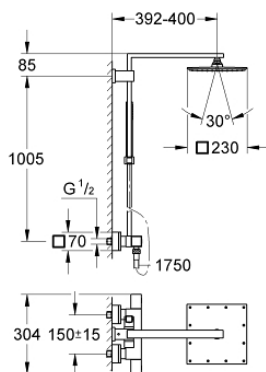

26 087 000 EUPHORIA CUBE SYSTEM 230 SHOWER SYSTEM WITH THERMOSTATIC MIXER FOR WALL MOUNTING

PRODUCT DESCRIPTION

- Colour: chrome
- consisting of:
 - shower arm
 - projection 400 mm
 - exposed thermostat with Aquadimmer function
 - allows change between:
 - Rainshower head shower (27 479 000)
 - material: metal
 - spray pattern: Rain
 - maximum flow rate (at 3 bar): 13 l/min
 - with ball joint
 - rotation angle $\pm 15^\circ$
 - hand shower Euphoria Cube (27 699)
 - maximum flow rate (at 3 bar): 9 l/min
 - adjustable in height with gliding element
 - shower hose Silverflex 1750 mm 1/2" x 1/2" (28 388)
 - maximum flow rate system (at 3 bar): 13 l/min
 - GROHE TurboStat - compact cartridge with wax thermoelement
 - GROHE SafeStop safety button at 38°C
 - GROHE SafeStop Plus optional temperature limiter at 43°C included
 - GROHE DreamSpray - perfect spray pattern
 - GROHE LongLife finish
 - GROHE SpeedClean - effortless limescale removal
 - TwistStop - to prevent hose from twisting
 - suitable for instantaneous heaters from 18 kW/h
 - minimum flow rate 5 l/min