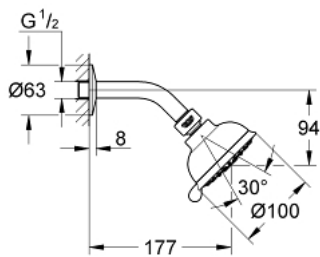

26 089 000 TEMPESTA RUSTIC 100 HEAD SHOWER SET 4 SPRAYS

PRODUCT DESCRIPTION

- Colour: chrome
- spray patterns: GROHE Rain O², Rain, Massage, Jet
- hand shower 100 mm
- Ball joint +/- 15° rotatable
- escutcheon
- Shower arm with connection thread 1/2"
- GROHE DreamSpray - perfect spray pattern
- GROHE LongLife finish
- GROHE SpeedClean - effortless limescale removal
- Inner WaterGuide - inner insulation for surface protection
- suitable for instantaneous heater
- minimum pressure 1,0 bar

26 089 000 **TEMPESTA RUSTIC 100 HEAD SHOWER SET 4 SPRAYS**

SPARE PARTS, February 2013 – now

1: Fibre seal dia. 12x2 mm (Spare part-nr. 0138900M)

2: Dirt strainer (Spare part-nr. 48007000)