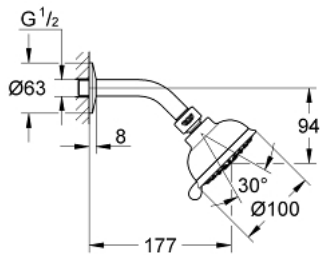

26 089 000 TEMPESTA RUSTIC 100 HEAD SHOWER SET 4 SPRAYS

PRODUCT DESCRIPTION

- Colour: chrome
- spray patterns: GROHE Rain O², Rain, Massage, Jet
- shower head Ø 100 mm
- ball joint ± 15° rotatable
- escutcheon
- shower arm with connection thread 1/2"
- GROHE DreamSpray - perfect spray pattern
- GROHE LongLife finish
- GROHE SpeedClean - effortless limescale removal
- Inner WaterGuide - inner insulation for surface protection
- suitable for instantaneous heater
- min. recommended pressure 1.0 bar

26 089 000 **TEMPESTA RUSTIC 100 HEAD SHOWER SET 4 SPRAYS**

SPARE PARTS, 2月 2013 – now

1: Fibre seal Ø 18,5 x Ø 12 x 2 (Spare part-nr. 0138900M)

2: Dirt strainer (Spare part-nr. 48007000)