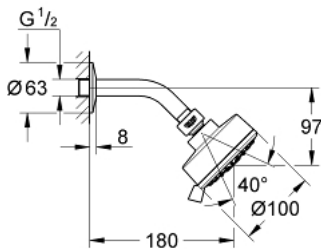

26 090 000 TEMPESTA COSMOPOLITAN 100 HEAD SHOWER SET 3 SPRAYS

PRODUCT DESCRIPTION

- Colour: chrome
- spray patterns: GROHE Rain O², Rain, Massage
- Ball joint +/- 15° rotatable
- Shower arm with connection thread 1/2"
- escutcheon
- GROHE DreamSpray - perfect spray pattern
- GROHE LongLife finish
- GROHE SpeedClean - effortless limescale removal
- Inner WaterGuide - inner insulation for surface protection
- suitable for instantaneous heater
- minimum pressure 1,0 bar

26 090 000 **TEMPESTA COSMOPOLITAN 100 HEAD SHOWER SET 3 SPRAYS**

SPARE PARTS, February 2013 – now

1: Fibre seal dia. 12x2 mm (Spare part-nr. 0138900M)

2: Dirt strainer (Spare part-nr. 48007000)