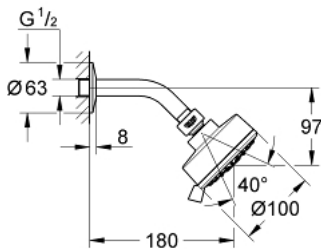

26 090 000 TEMPESTA COSMOPOLITAN 100 HEAD SHOWER SET 3 SPRAYS

PRODUCT DESCRIPTION

- Colour: chrome
- spray patterns: GROHE Rain O², Rain, Massage
- ball joint ± 15° rotatable
- shower arm with connection thread 1/2"
- escutcheon
- GROHE DreamSpray - perfect spray pattern
- GROHE LongLife finish
- GROHE SpeedClean - effortless limescale removal
- Inner WaterGuide - inner insulation for surface protection
- suitable for instantaneous heater
- min. recommended pressure 1.0 bar

26 090 000 **TEMPESTA COSMOPOLITAN 100 HEAD SHOWER SET 3 SPRAYS**

SPARE PARTS, 2月 2013 – now

1: Fibre seal Ø 18,5 x Ø 12 x 2 (Spare part-nr. 0138900M)

2: Dirt strainer (Spare part-nr. 48007000)