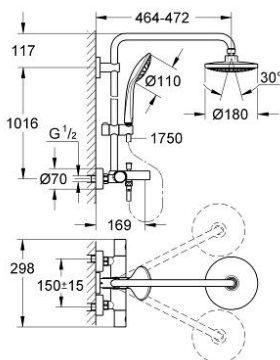

26 114 000 EUPHORIA SYSTEM 180 SHOWER SYSTEM WITH BATH THERMOSTAT FOR WALL MOUNTING

PRODUCT DESCRIPTION

- Colour: chrome
- consists of:
 - Horizontal swivable 450 mm shower arm
 - exposed thermostat with Aquadimmer function
 - allows change between:
 - head shower 1 spray (27 491)
 - spray pattern: Rain
 - chrome plated spray face
 - with ball joint
 - angle of rotation $\pm 15^\circ$
 - bath spout
 - separate diverter for hand shower
 - hand shower 3 sprays (27 221)
 - spray patterns: Rain, SmartRain, Massage
 - adjustable in height with gliding element
 - shower hose Silverflex 1750 mm 1/2" x 1/2" (28 388)
 - distance between thermostat and upper bracket: 1016 mm
 - GROHE TurboStat - compact cartridge with wax thermoelement
 - GROHE DreamSpray - perfect spray pattern
 - GROHE SprayDimmer
 - GROHE LongLife finish
 - GROHE SpeedClean - effortless limescale removal
 - Inner WaterGuide - inner insulation for surface protection
 - Rotaflex for TwistStop-function
- suitable for instantaneous heaters (min. 19 kW/h)