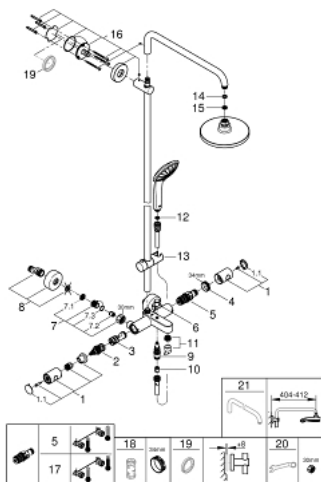

26 114 000 EUPHORIA SYSTEM 180 SHOWER SYSTEM WITH BATH THERMOSTAT FOR WALL MOUNTING

SPARE PARTS, June 2016 – now

- 1: Costa metal handle 1/2" (Spare part-nr. 47984000)
- 1.1: Cap (Spare part-nr. 6458500M)
- 2: Aquadimmer (Spare part-nr. 47364000)
- 3: Water flow (Spare part-nr. 47887000)
- 4: Fitting ring (Spare part-nr. 47743000)
- 5: Thermostatic compact cartridge 1/2" (Spare part-nr. 47439000)
- 6: Diverter knob (Spare part-nr. 65648000)
- 7: Non-return valve (Spare part-nr. 47189000)
- 7.1: Dirt Strainer (Spare part-nr. 0726400M)
- 7.2: Non-return valve (Spare part-nr. 08565000)
- 7.3: O-ring $\varnothing 17 \times \varnothing 2$ (Spare part-nr. 0305500M)
- 8: S-union (Spare part-nr. 12662000)
- 9: Diverter (Spare part-nr. 65655000)
- 10: Non-return valve (Spare part-nr. 08565000)
- 11: Mousseur (Spare part-nr. 13926000)
- 12: Dirt strainer (Spare part-nr. 0700200M)
- 13: Sliding piece (Spare part-nr. 12140000)
- 14: Fibre seal dia. 12x2 mm (Spare part-nr. 0138900M)
- 15: Dirt strainer (Spare part-nr. 48007000)
- 16: Outlet shower holder (Spare part-nr. 48279000)
- 17: GROHE TurboStat cartridge 1/2" (Spare part-nr. 47175000)*
- 18: Socket spanner (Spare part-nr. 19332000)*
- 19: Compensation disc (Spare part-nr. 27180000)*
- 20: Special spanner (Spare part-nr. 19377000)*
- 21: Shower arm for shower systems (Spare part-nr. 14047000)*

* Optional accessories