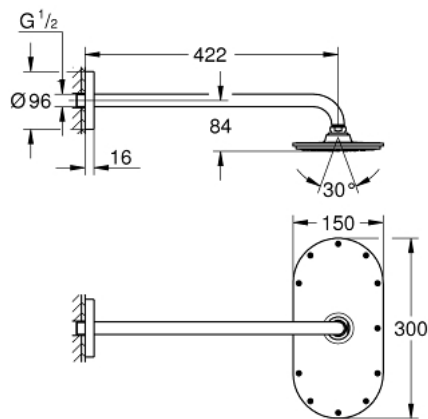

26 170 000 RAINSHOWER VERIS 300 X 150 HEAD SHOWER SET 422 MM, 1 SPRAY

PRODUCT DESCRIPTION

- Colour: chrome
- consists of:
 - metal head shower Rainshower Veris, spray plate chrome (27 470 000)
 -
 - Rainshower shower arm 422 mm, escutcheon chrome (26 146)
- GROHE DreamSpray - perfect spray pattern
- GROHE LongLife finish
- GROHE SpeedClean - effortless limescale removal
- suitable for instantaneous heater
- starting at 0.5 bar flow pressure

26 170 000 **RAINSHOWER VERIS 300 X 150 HEAD SHOWER SET 422 MM, 1 SPRAY**

SPARE PARTS, September 2013 – now

1: Inlet valve assembly (Spare part-nr. 45933000)