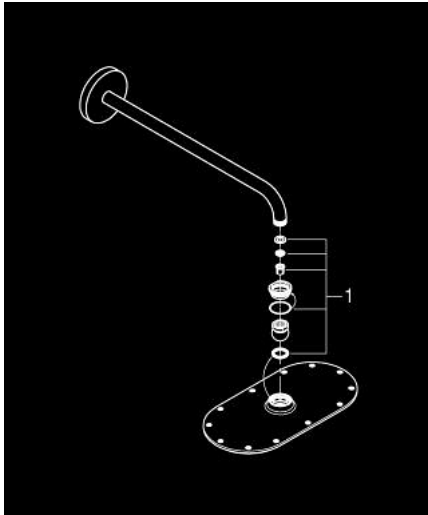

26 170 000 RAINSHOWER VERIS 300 X 150 HEAD SHOWER SET 422 MM, 1 SPRAY

PRODUCT DESCRIPTION

- Colour: chrome
- consists of:
 - metal head shower Rainshower Veris, spray plate chrome (27 470 000)
 -
 - Rainshower shower arm 422 mm, escutcheon chrome (26 146)
- GROHE DreamSpray - perfect spray pattern
- GROHE LongLife finish
- GROHE SpeedClean - effortless limescale removal
- suitable for instantaneous heater
- starting at 0.5 bar flow pressure

26 170 000 **RAINSHOWER VERIS 300 X 150 HEAD SHOWER SET 422 MM, 1 SPRAY**

SPARE PARTS, September 2013 – now

1: Inlet valve assembly (Spare part-nr. 45933000)