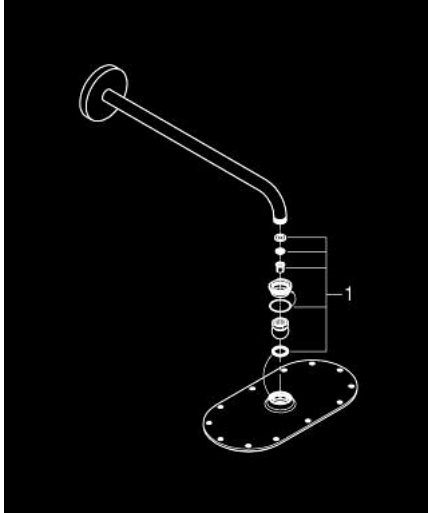

26 170 000 RAINSHOWER VERIS 300 X 150 HEAD SHOWER SET 422 MM, 1 SPRAY

PRODUCT DESCRIPTION

- Colour: chrome
- consisting of:
 - metal head shower Rainshower Veris, spray plate chrome (27 470 000)
 -
 - Rainshower shower arm 422 mm, escutcheon chrome (26 146)
- GROHE DreamSpray - perfect spray pattern
- GROHE LongLife finish
- GROHE SpeedClean - effortless limescale removal
- suitable for instantaneous heater
- starting at 0.5 bar flow pressure

26 170 000 **RAINSHOWER VERIS 300 X 150 HEAD SHOWER SET 422 MM, 1 SPRAY**

SPARE PARTS, 9月 2013 – now

1: Spare part set (Spare part-nr. 45933000)