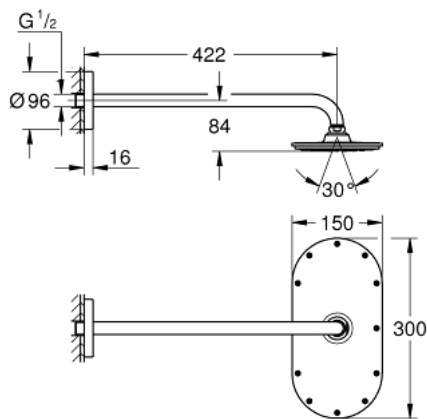

26 170 000 RAINSHOWER VERIS 300 X 150 HEAD SHOWER SET 422 MM, 1 SPRAY

PRODUCT DESCRIPTION

- Colour: chrome
- consisting of:
 - metal head shower Rainshower Veris, spray plate chrome (27 470 000)
 -
 - Rainshower shower arm 422 mm, escutcheon chrome (26 146)
- GROHE DreamSpray - perfect spray pattern
- GROHE LongLife finish
- GROHE SpeedClean - effortless limescale removal
- suitable for instantaneous heater
- starting at 0.5 bar flow pressure

26 170 000 **RAINSHOWER VERIS 300 X 150 HEAD SHOWER SET 422 MM, 1 SPRAY**

SPARE PARTS, 9月 2013 – now

1: Spare part set (Spare part-nr. 45933000)