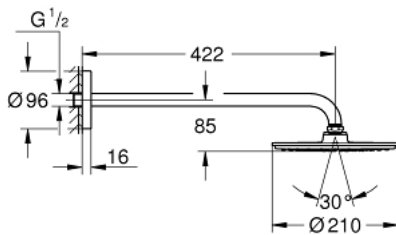

26 171 000 RAINSHOWER COSMOPOLITAN 210 HEAD SHOWER SET 422 MM, 1 SPRAY

PRODUCT DESCRIPTION

- Colour: chrome
- consists of:
 - Rainshower Cosmopolitan 210 metal head shower, spray plate chrome (28 368 000)
 - spray pattern: Rain
 - maximum flow rate (at 3 bar): 16.5 l/min
- Rainshower shower arm 422 mm, escutcheon chrome (26 146)
- GROHE DreamSpray - perfect spray pattern
- GROHE LongLife finish
- GROHE SpeedClean - effortless limescale removal
- suitable for instantaneous heater
- starting at 0.5 bar flow pressure

26 171 000 **RAINSHOWER COSMOPOLITAN 210 HEAD SHOWER SET 422 MM, 1 SPRAY**

SPARE PARTS, September 2013 – now

1: Inlet valve assembly (Spare part-nr. 45933000)