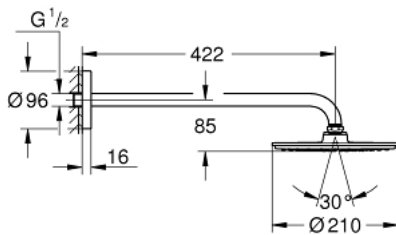

26 171 000 **RAINSHOWER COSMOPOLITAN 210 HEAD SHOWER SET 422 MM, 1 SPRAY**

**PRODUCT DESCRIPTION**

- Colour: chrome
- consisting of:
  - Rainshower Cosmopolitan 210 metal head shower, spray plate chrome (28 368 000)
  - spray pattern: Rain
- maximum flow rate (at 3 bar): 16.5 l/min
- Rainshower shower arm 422 mm, escutcheon chrome (26 146)
- GROHE DreamSpray - perfect spray pattern
- GROHE LongLife finish
- GROHE SpeedClean - effortless limescale removal
- suitable for instantaneous heater
- starting at 0.5 bar flow pressure

26 171 000 **RAINSHOWER COSMOPOLITAN 210 HEAD SHOWER SET 422 MM, 1 SPRAY**

**SPARE PARTS**, 9月 2013 – now

1: Spare part set (Spare part-nr. 45933000)