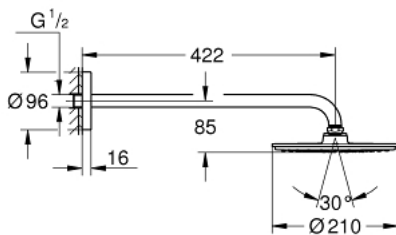

26 171 LS0 RAINSHOWER COSMOPOLITAN 210 HEAD SHOWER SET 422 MM, 1 SPRAY

PRODUCT DESCRIPTION

- Colour: moon white/chrome
- consists of:
 - Rainshower Cosmopolitan 210 metal head shower, spray plate white (28 368 LS0)
 -
 - Rainshower shower arm 422 mm, escutcheon white (26 146 LS0)
 - GROHE DreamSpray - perfect spray pattern
 - GROHE LongLife finish
 - GROHE SpeedClean - effortless limescale removal
 - suitable for instantaneous heater
 - starting at 0.5 bar flow pressure

26 171 LS0 **RAINSHOWER COSMOPOLITAN 210 HEAD SHOWER SET 422 MM, 1 SPRAY**

SPARE PARTS, September 2013 – now

1: Inlet valve assembly (Spare part-nr. 45933000)