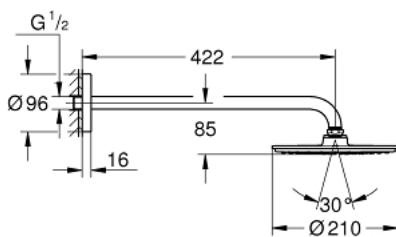

## 26 171 LS0 RAINSHOWER COSMOPOLITAN 210 HEAD SHOWER SET 422 MM, 1 SPRAY

### PRODUCT DESCRIPTION

- Colour: moon white/chrome
- consisting of:
  - Rainshower Cosmopolitan 210 metal head shower, spray plate white (28 368 LS0)
  - 
  - Rainshower shower arm 422 mm, escutcheon white (26 146 LS0)
  - GROHE DreamSpray - perfect spray pattern
  - GROHE LongLife finish
  - GROHE SpeedClean - effortless limescale removal
  - suitable for instantaneous heater
  - starting at 0.5 bar flow pressure

## 26 171 LS0 RAINSHOWER COSMOPOLITAN 210 HEAD SHOWER SET 422 MM, 1 SPRAY

SPARE PARTS, 9月 2013 – now

1: Spare part set (Spare part-nr. 45933000)