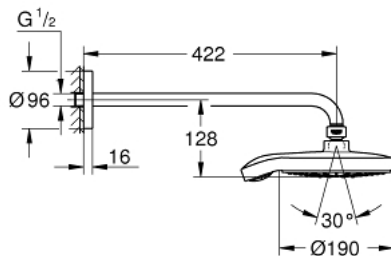

## 26 172 000 **POWER&SOUL COSMOPOLITAN 190 HEAD SHOWER SET 422 MM, 4+ SPRAYS**

### PRODUCT DESCRIPTION

- Colour: chrome
- consists of:
  - head shower Power&Soul Cosmopolitan 190, spray plate night time grey (27 765 000)
  - spray patterns: GROHE Rain O<sup>2</sup>, Rain, Bokoma Spray, Jet
  - Rainshower shower arm 422 mm, escutcheon chrome (26 146)
  - GROHE DreamSpray - perfect spray pattern
  - GROHE LongLife finish
  - GROHE SpeedClean - effortless limescale removal
  - suitable for instantaneous heater
  - starting at 0.5 bar flow pressure

26 172 000 **POWER&SOUL COSMOPOLITAN 190 HEAD SHOWER SET 422 MM, 4+ SPRAYS**

**SPARE PARTS**, September 2013 – now

1: Fibre seal dia. 12x2 mm (Spare part-nr. 0138900M)

2: Dirt strainer (Spare part-nr. 0676800M)