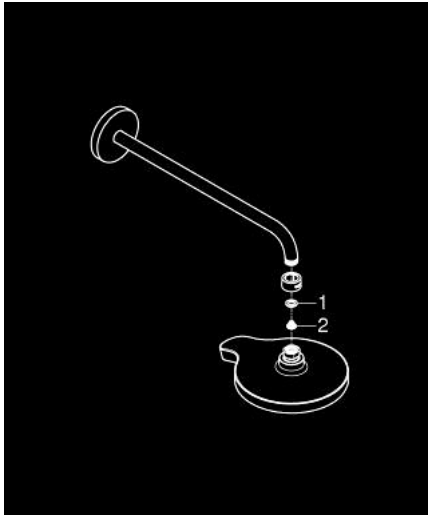

## 26 172 000 **POWER&SOUL COSMOPOLITAN 190 HEAD SHOWER SET 422 MM, 4+ SPRAYS**

### PRODUCT DESCRIPTION

- Colour: chrome
- consists of:
  - head shower Power&Soul Cosmopolitan 190, spray plate night time grey (27 765 000)
  - spray patterns: GROHE Rain O<sup>2</sup>, Rain, Bokoma Spray, Jet
  - Rainshower shower arm 422 mm, escutcheon chrome (26 146)
  - GROHE DreamSpray - perfect spray pattern
  - GROHE LongLife finish
  - GROHE SpeedClean - effortless limescale removal
  - suitable for instantaneous heater
  - starting at 0.5 bar flow pressure

26 172 000 **POWER&SOUL COSMOPOLITAN 190 HEAD SHOWER SET 422 MM, 4+ SPRAYS**

**SPARE PARTS**, September 2013 – now

1: Fibre seal dia. 12x2 mm (Spare part-nr. 0138900M)

2: Dirt strainer (Spare part-nr. 0676800M)