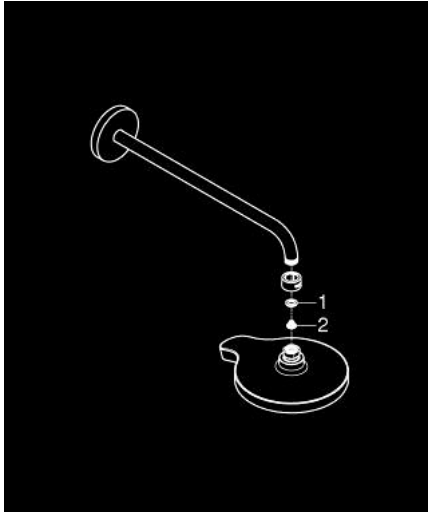

## 26 172 000 POWER&SOUL COSMOPOLITAN 190 HEAD SHOWER SET 422 MM, 4+ SPRAYS

### PRODUCT DESCRIPTION

- Colour: chrome
- consisting of:
  - head shower Power&Soul Cosmopolitan 190, spray plate night time grey (27 765 000)
  - spray patterns: GROHE Rain O<sup>2</sup>, Rain, Bokoma Spray, Jet
  - Rainshower shower arm 422 mm, escutcheon chrome (26 146)
- GROHE DreamSpray - perfect spray pattern
- GROHE LongLife finish
- GROHE SpeedClean - effortless limescale removal
- suitable for instantaneous heater
- starting at 0.5 bar flow pressure

26 172 000 **POWER&SOUL COSMOPOLITAN 190 HEAD SHOWER SET 422 MM, 4+  
SPRAYS**

**SPARE PARTS**, 9月 2013 – now

1: Fibre seal  $\varnothing 18,5 \times \varnothing 12 \times 2$  (Spare part-nr. 0138900M)

2: Dirt strainer (Spare part-nr. 0676800M)