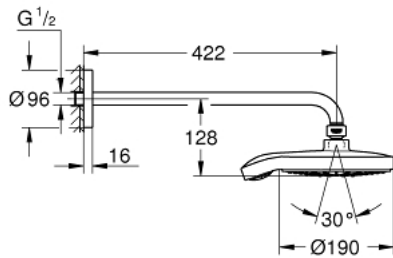

## 26 172 000 POWER&SOUL COSMOPOLITAN 190 HEAD SHOWER SET 422 MM, 4+ SPRAYS

### PRODUCT DESCRIPTION

- Colour: chrome
- consisting of:
  - head shower Power&Soul Cosmopolitan 190, spray plate night time grey (27 765 000)
  - spray patterns: GROHE Rain O<sup>2</sup>, Rain, Bokoma Spray, Jet
  - Rainshower shower arm 422 mm, escutcheon chrome (26 146)
- GROHE DreamSpray - perfect spray pattern
- GROHE LongLife finish
- GROHE SpeedClean - effortless limescale removal
- suitable for instantaneous heater
- starting at 0.5 bar flow pressure

26 172 000 **POWER&SOUL COSMOPOLITAN 190 HEAD SHOWER SET 422 MM, 4+  
SPRAYS**

**SPARE PARTS**, 9月 2013 – now

1: Fibre seal  $\varnothing 18,5 \times \varnothing 12 \times 2$  (Spare part-nr. 0138900M)

2: Dirt strainer (Spare part-nr. 0676800M)