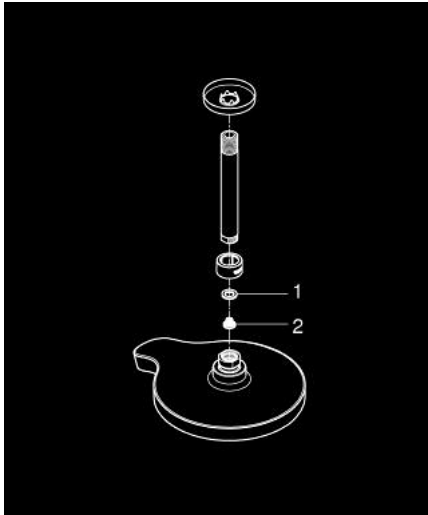

26 173 000 POWER&SOUL COSMOPOLITAN HEAD SHOWER SET CEILING 142 MM

PRODUCT DESCRIPTION

- Colour: chrome
- consists of:
 - head shower Power&Soul Cosmopolitan 190 (27 765 000)
 - Rainshower shower arm ceiling 142 mm (28 724)
 - GROHE DreamSpray - perfect spray pattern
 - GROHE LongLife finish
 - GROHE SpeedClean - effortless limescale removal
 - suitable for instantaneous heater
 - starting at 0.5 bar flow pressure

26 173 000 **POWER&SOUL COSMOPOLITAN HEAD SHOWER SET CEILING 142 MM**

SPARE PARTS, September 2013 – now

1: Fibre seal dia. 12x2 mm (Spare part-nr. 0138900M)

2: Dirt strainer (Spare part-nr. 0676800M)