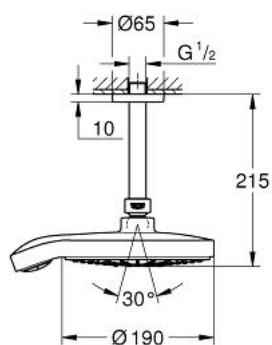

26 173 000 POWER&SOUL COSMOPOLITAN HEAD SHOWER SET CEILING 142 MM

PRODUCT DESCRIPTION

- Colour: chrome
- consists of:
 - head shower Power&Soul Cosmopolitan 190 (27 765 000)
 - Rainshower shower arm ceiling 142 mm (28 724)
 - GROHE DreamSpray - perfect spray pattern
 - GROHE LongLife finish
 - GROHE SpeedClean - effortless limescale removal
 - suitable for instantaneous heater
 - starting at 0.5 bar flow pressure

26 173 000 **POWER&SOUL COSMOPOLITAN HEAD SHOWER SET CEILING 142 MM**

SPARE PARTS, September 2013 – now

1: Fibre seal dia. 12x2 mm (Spare part-nr. 0138900M)

2: Dirt strainer (Spare part-nr. 0676800M)