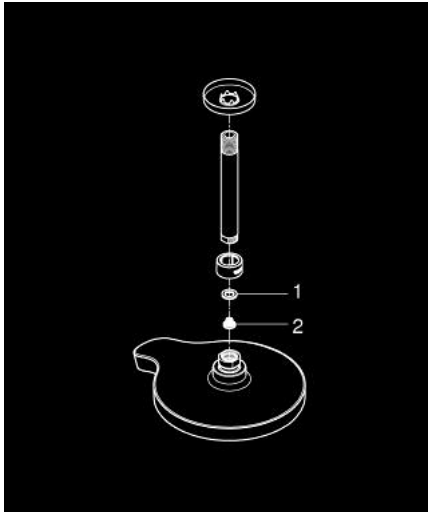

26 173 000 **POWER&SOUL COSMOPOLITAN HEAD SHOWER SET CEILING 142 MM**

PRODUCT DESCRIPTION

- Colour: chrome
- consisting of:
 - head shower Power&Soul Cosmopolitan 190 (27 765 000)
 - Rainshower shower arm ceiling 142 mm (28 724)
 - GROHE DreamSpray - perfect spray pattern
 - GROHE LongLife finish
 - GROHE SpeedClean - effortless limescale removal
- suitable for instantaneous heater
- starting at 0.5 bar flow pressure

26 173 000 **POWER&SOUL COSMOPOLITAN HEAD SHOWER SET CEILING 142 MM**

SPARE PARTS, 9月 2013 – now

1: Fibre seal Ø 18,5 x Ø 12 x 2 (Spare part-nr. 0138900M)

2: Dirt strainer (Spare part-nr. 0676800M)