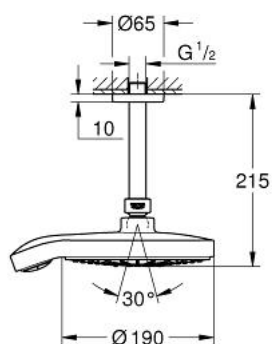

26 173 000 **POWER&SOUL COSMOPOLITAN HEAD SHOWER SET CEILING 142 MM**

PRODUCT DESCRIPTION

- Colour: chrome
- consisting of:
 - head shower Power&Soul Cosmopolitan 190 (27 765 000)
 - Rainshower shower arm ceiling 142 mm (28 724)
 - GROHE DreamSpray - perfect spray pattern
 - GROHE LongLife finish
 - GROHE SpeedClean - effortless limescale removal
- suitable for instantaneous heater
- starting at 0.5 bar flow pressure

26 173 000 **POWER&SOUL COSMOPOLITAN HEAD SHOWER SET CEILING 142 MM**

SPARE PARTS, 9月 2013 – now

1: Fibre seal Ø 18,5 x Ø 12 x 2 (Spare part-nr. 0138900M)

2: Dirt strainer (Spare part-nr. 0676800M)