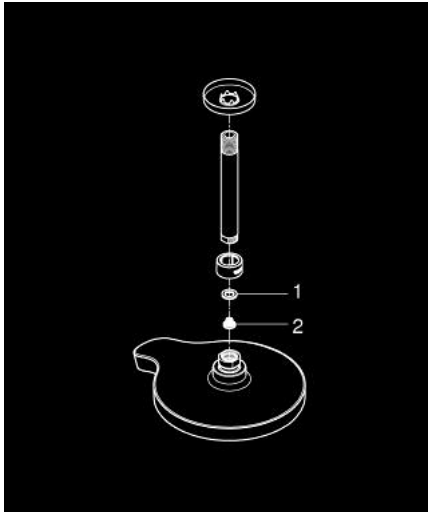

26 173 LS0 **POWER&SOUL COSMOPOLITAN HEAD SHOWER SET CEILING 142 MM**

PRODUCT DESCRIPTION

- Colour: moon white/chrome
- consists of:
 - head shower Power&Soul Cosmopolitan 190 (27 764 000)
 - Rainshower shower arm ceiling 142 mm (28 724)
 - GROHE DreamSpray - perfect spray pattern
 - GROHE LongLife finish
 - GROHE SpeedClean - effortless limescale removal
 - suitable for instantaneous heater
 - starting at 0.5 bar flow pressure

26 173 LS0 POWER&SOUL COSMOPOLITAN HEAD SHOWER SET CEILING 142 MM

SPARE PARTS, September 2013 – now

1: Fibre seal dia. 12x2 mm (Spare part-nr. 0138900M)

2: Dirt strainer (Spare part-nr. 0676800M)