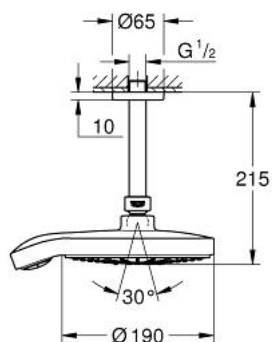

26 173 LS0 **POWER&SOUL COSMOPOLITAN HEAD SHOWER SET CEILING 142 MM**

PRODUCT DESCRIPTION

- Colour: moon white/chrome
- consists of:
 - head shower Power&Soul Cosmopolitan 190 (27 764 000)
 - Rainshower shower arm ceiling 142 mm (28 724)
 - GROHE DreamSpray - perfect spray pattern
 - GROHE LongLife finish
 - GROHE SpeedClean - effortless limescale removal
 - suitable for instantaneous heater
 - starting at 0.5 bar flow pressure

26 173 LS0 POWER&SOUL COSMOPOLITAN HEAD SHOWER SET CEILING 142 MM

SPARE PARTS, September 2013 – now

1: Fibre seal dia. 12x2 mm (Spare part-nr. 0138900M)

2: Dirt strainer (Spare part-nr. 0676800M)