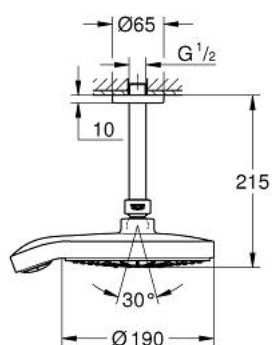

26 173 LS0 POWER&SOUL COSMOPOLITAN HEAD SHOWER SET CEILING 142 MM

PRODUCT DESCRIPTION

- Colour: moon white/chrome
- consisting of:
 - head shower Power&Soul Cosmopolitan 190 (27 764 000)
 - Rainshower shower arm ceiling 142 mm (28 724)
- GROHE DreamSpray - perfect spray pattern
- GROHE LongLife finish
- GROHE SpeedClean - effortless limescale removal
- suitable for instantaneous heater
- starting at 0.5 bar flow pressure

26 173 LS0 POWER&SOUL COSMOPOLITAN HEAD SHOWER SET CEILING 142 MM

SPARE PARTS, 9月 2013 – now

1: Fibre seal Ø 18,5 x Ø 12 x 2 (Spare part-nr. 0138900M)

2: Dirt strainer (Spare part-nr. 0676800M)