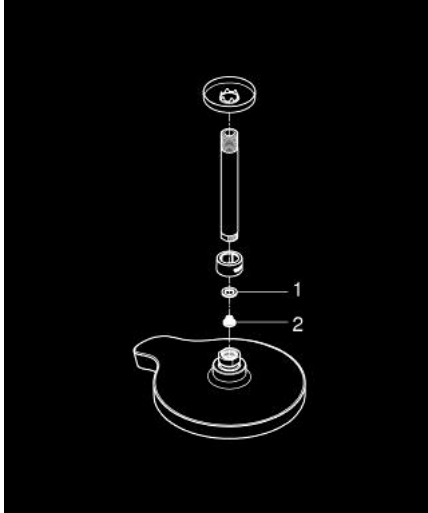

26 173 LS0 POWER&SOUL COSMOPOLITAN HEAD SHOWER SET CEILING 142 MM

PRODUCT DESCRIPTION

- Colour: moon white/chrome
- consisting of:
 - head shower Power&Soul Cosmopolitan 190 (27 764 000)
 - Rainshower shower arm ceiling 142 mm (28 724)
- GROHE DreamSpray - perfect spray pattern
- GROHE LongLife finish
- GROHE SpeedClean - effortless limescale removal
- suitable for instantaneous heater
- starting at 0.5 bar flow pressure

26 173 LS0 POWER&SOUL COSMOPOLITAN HEAD SHOWER SET CEILING 142 MM

SPARE PARTS, 9月 2013 – now

1: Fibre seal Ø 18,5 x Ø 12 x 2 (Spare part-nr. 0138900M)

2: Dirt strainer (Spare part-nr. 0676800M)