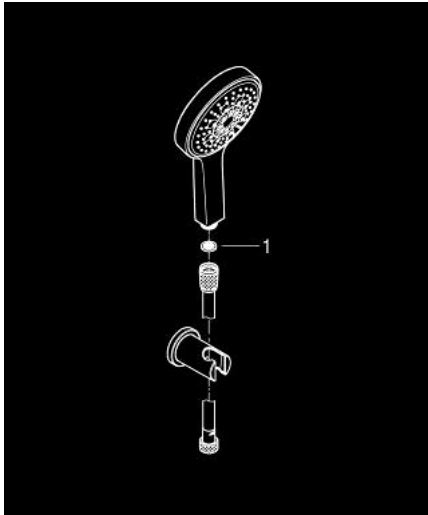

26 174 000 **POWER&SOUL COSMOPOLITAN WALL HOLDER SET 4+ SPRAYS**

PRODUCT DESCRIPTION

- Colour: chrome
- consists of:
 - hand shower Power&Soul Cosmopolitan 130 (27 664 000)
 - wall shower holder
 - shower hose metal 1500 mm (28 143)
- GROHE DreamSpray - perfect spray pattern
- GROHE LongLife finish
- GROHE SpeedClean - effortless limescale removal
- Inner WaterGuide - inner insulation for surface protection
- suitable for instantaneous heater
- minimum pressure 1,0 bar

26 174 000 **POWER&SOUL COSMOPOLITAN WALL HOLDER SET 4+ SPRAYS**

SPARE PARTS, September 2013 – now

1: Dirt strainer (Spare part-nr. 0700200M)