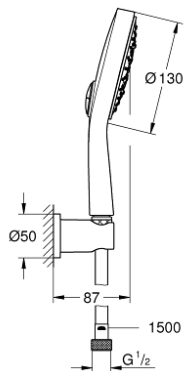

26 174 000 **POWER&SOUL COSMOPOLITAN WALL HOLDER SET 4+ SPRAYS**

PRODUCT DESCRIPTION

- Colour: chrome
- consists of:
 - hand shower Power&Soul Cosmopolitan 130 (27 664 000)
 - wall shower holder
 - shower hose metal 1500 mm (28 143)
- GROHE DreamSpray - perfect spray pattern
- GROHE LongLife finish
- GROHE SpeedClean - effortless limescale removal
- Inner WaterGuide - inner insulation for surface protection
- suitable for instantaneous heater
- minimum pressure 1,0 bar

26 174 000 **POWER&SOUL COSMOPOLITAN WALL HOLDER SET 4+ SPRAYS**

SPARE PARTS, September 2013 – now

1: Dirt strainer (Spare part-nr. 0700200M)