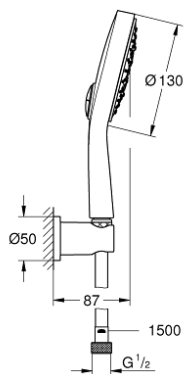

26 174 000 **POWER&SOUL COSMOPOLITAN WALL HOLDER SET 4+ SPRAYS**

PRODUCT DESCRIPTION

- Colour: chrome
- consisting of:
 - hand shower Power&Soul Cosmopolitan 130 (27 664 000)
 - wall shower holder (27 074)
 - shower hose metal 1500 mm (28 143)
- GROHE DreamSpray - perfect spray pattern
- GROHE LongLife finish
- GROHE SpeedClean - effortless limescale removal
- Inner WaterGuide - inner insulation for surface protection
- suitable for instantaneous heater
- min. recommended pressure 1.0 bar

26 174 000 **POWER&SOUL COSMOPOLITAN WALL HOLDER SET 4+ SPRAYS**

SPARE PARTS, 9月 2013 – now

1: Dirt strainer (Spare part-nr. 0700200M)