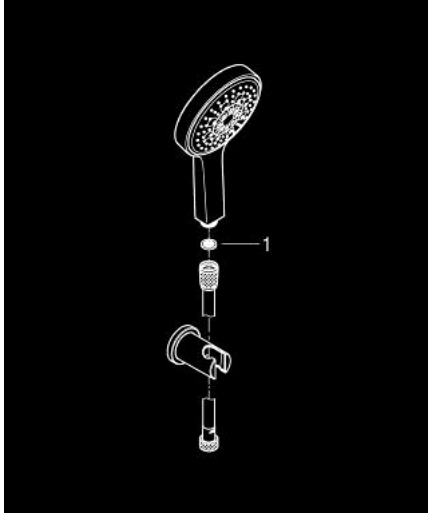

26 174 000 **POWER&SOUL COSMOPOLITAN WALL HOLDER SET 4+ SPRAYS**

PRODUCT DESCRIPTION

- Colour: chrome
- consisting of:
 - hand shower Power&Soul Cosmopolitan 130 (27 664 000)
 - wall shower holder (27 074)
 - shower hose metal 1500 mm (28 143)
- GROHE DreamSpray - perfect spray pattern
- GROHE LongLife finish
- GROHE SpeedClean - effortless limescale removal
- Inner WaterGuide - inner insulation for surface protection
- suitable for instantaneous heater
- min. recommended pressure 1.0 bar

26 174 000 **POWER&SOUL COSMOPOLITAN WALL HOLDER SET 4+ SPRAYS**

SPARE PARTS, 9月 2013 – now

1: Dirt strainer (Spare part-nr. 0700200M)